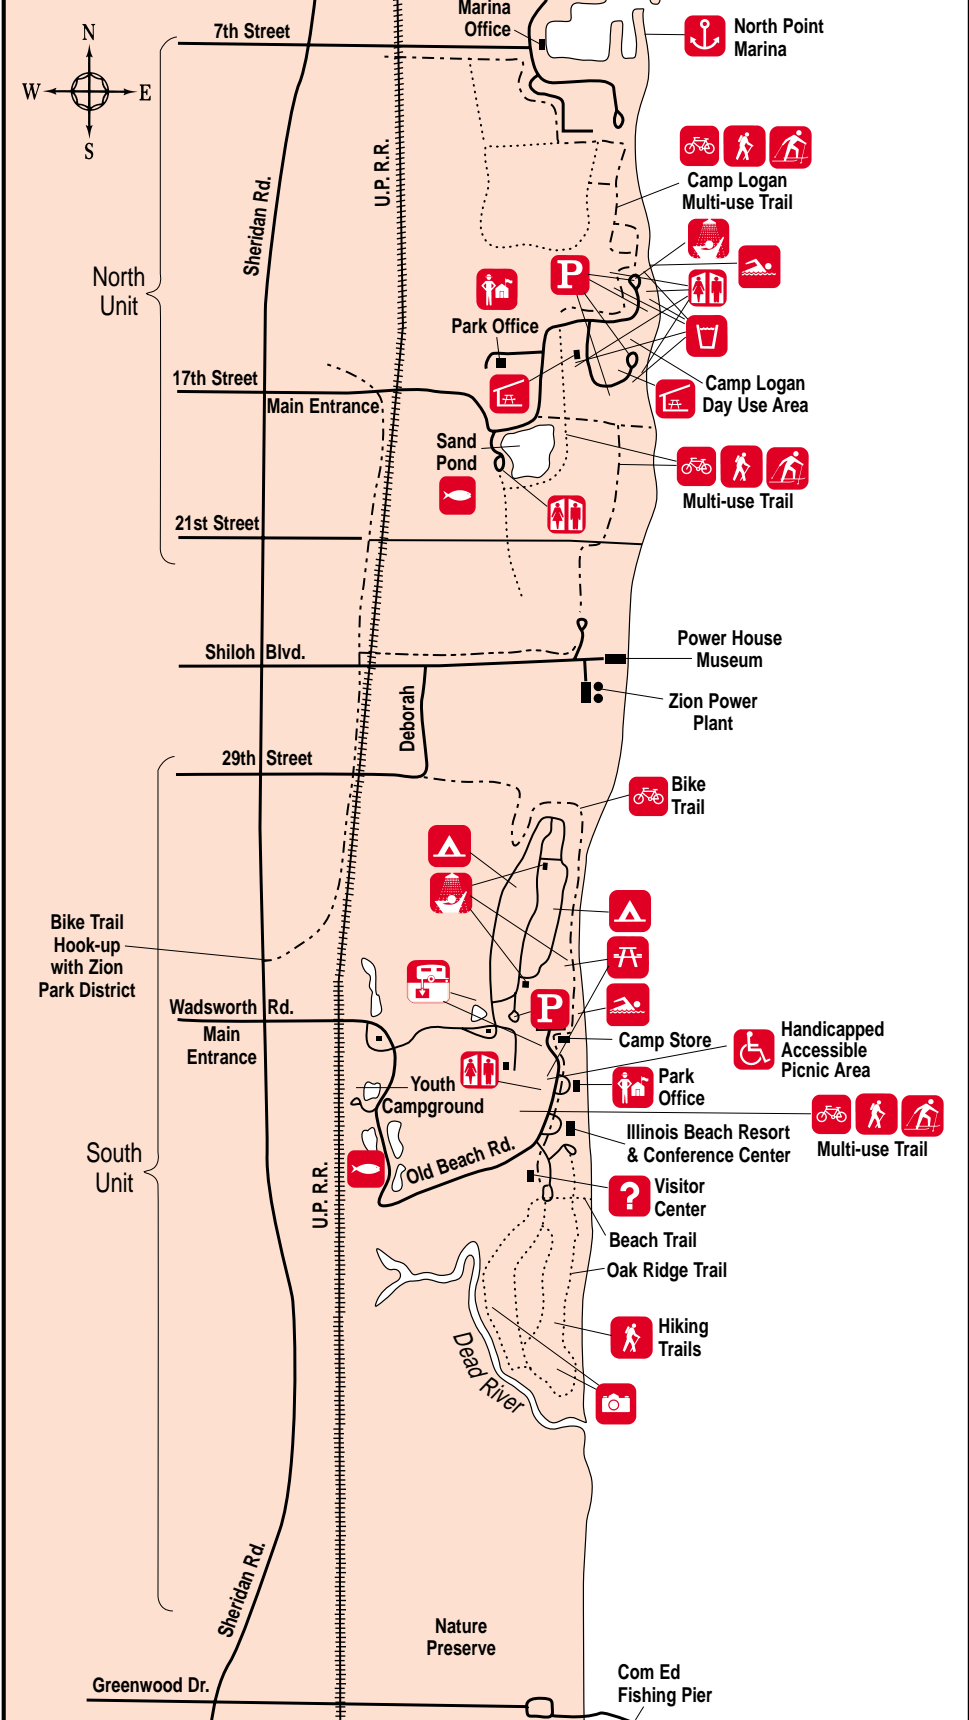

# Illinois Beach State Park Cullerton Complex

## LAKE MICHIGAN

### Legend

- Park Offices
- Biking
- Camping
- Cross-country Skiing
- Fishing
- Handicapped Accessible
- Hiking
- Marina
- Overlook
- Parking Area
- Picnic Area
- Picnic Shelter
- Restrooms
- Sanitary Dump Station
- Showers
- Swimming Area
- Water

### TRAIL IDENTIFICATION

- Zion Bike Trail
  - Multi-use Trail
  - Hiking Trail
- Alcoholic beverages are prohibited at Illinois Beach State Park, except at the State Park Lodge and Conference Center.