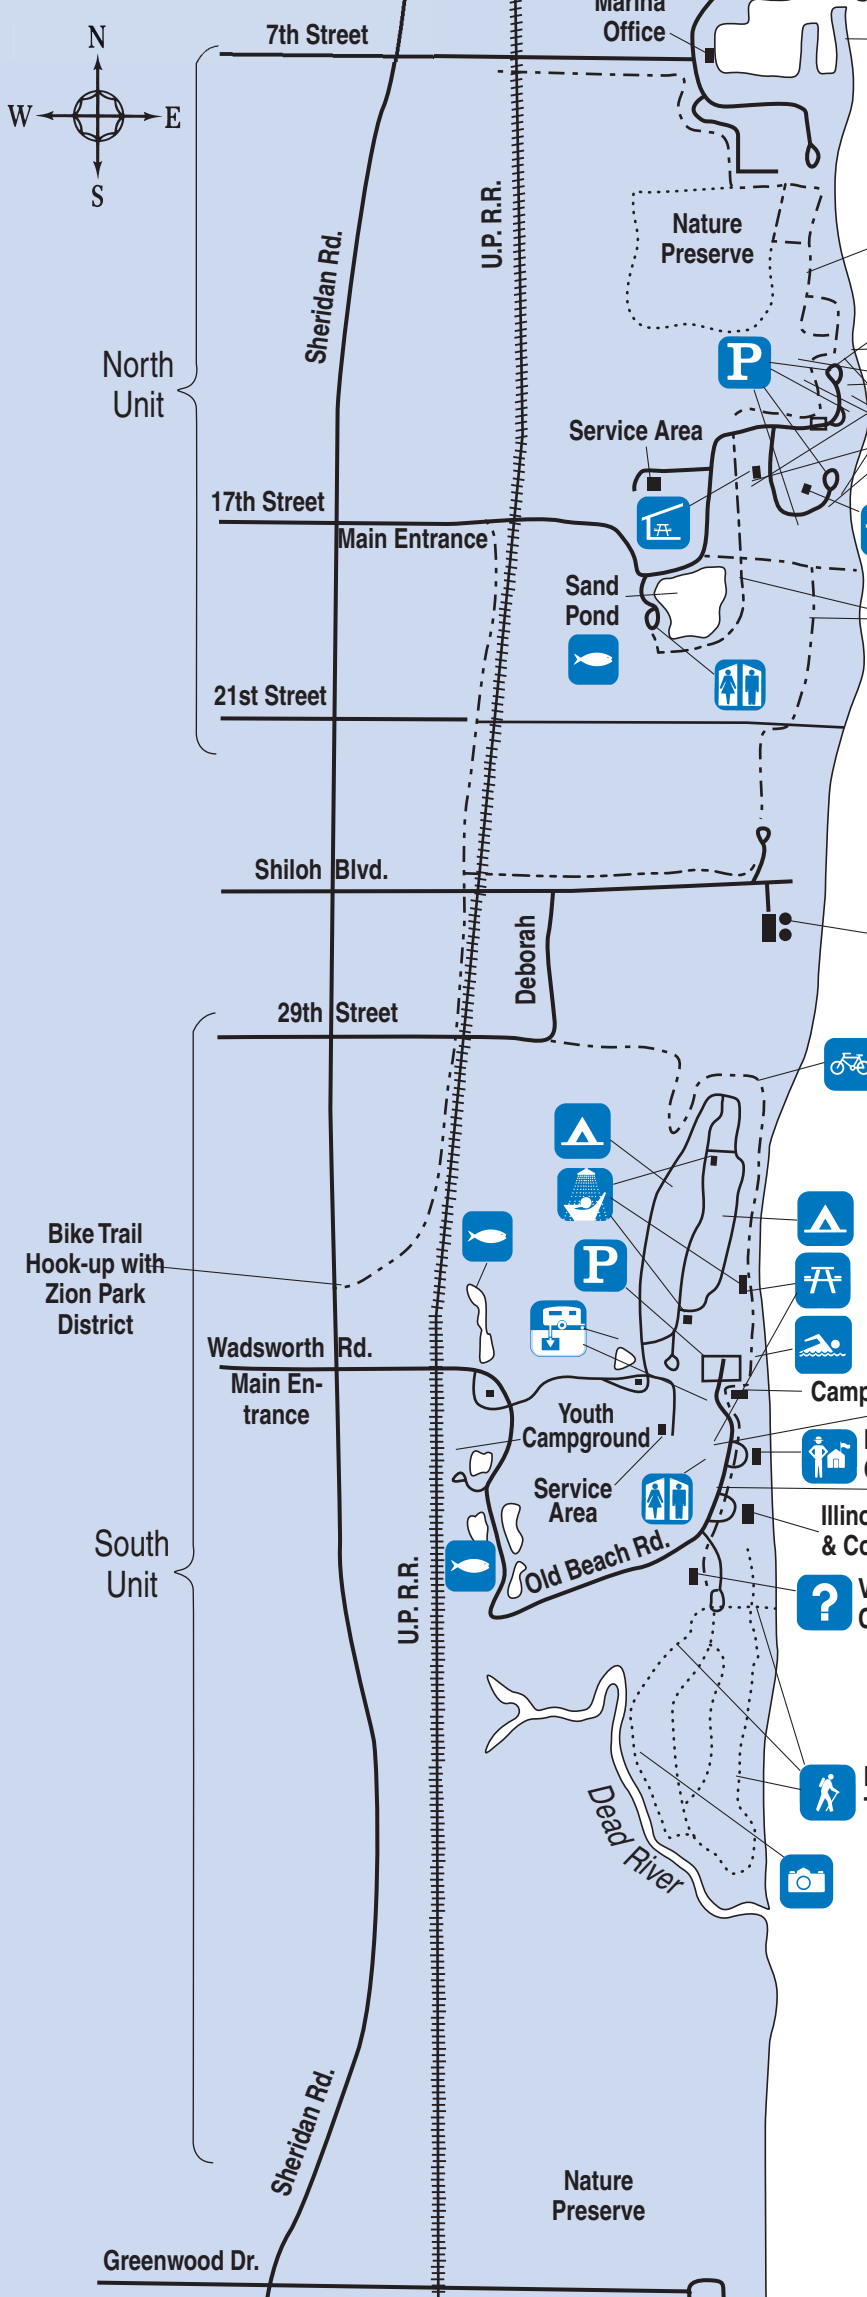

**Adeline Jay Geo-Karis
Illinois Beach State Park**
Cullerton Complex

Wisconsin State Line

Spring Bluff/
Lake County
Forest Preserve

LAKE MICHIGAN

Legend

- Park Offices
- Biking
- Camping
- Cross-country Skiing
- Fishing
- Handicapped Accessible
- Hiking
- Marina
- Overlook
- Parking Area
- Picnic Area
- Picnic Shelter
- Restrooms
- Sanitary Dump Station
- Showers
- Swimming Area
- Water

TRAIL IDENTIFICATION

- Zion Bike Trail
- Multi-use Trail
- Hiking Trail

Alcoholic beverages are prohibited at Illinois Beach State Park, except at the State Park Lodge and Conference Center and portions of the campground.

Visitor
Center

Nature
Trails

Overlook

Overlook

Overlook

Overlook

Overlook

Overlook

Overlook

Marina Office

Service Area

Sand Pond

Restrooms

Restrooms

Restrooms

Restrooms