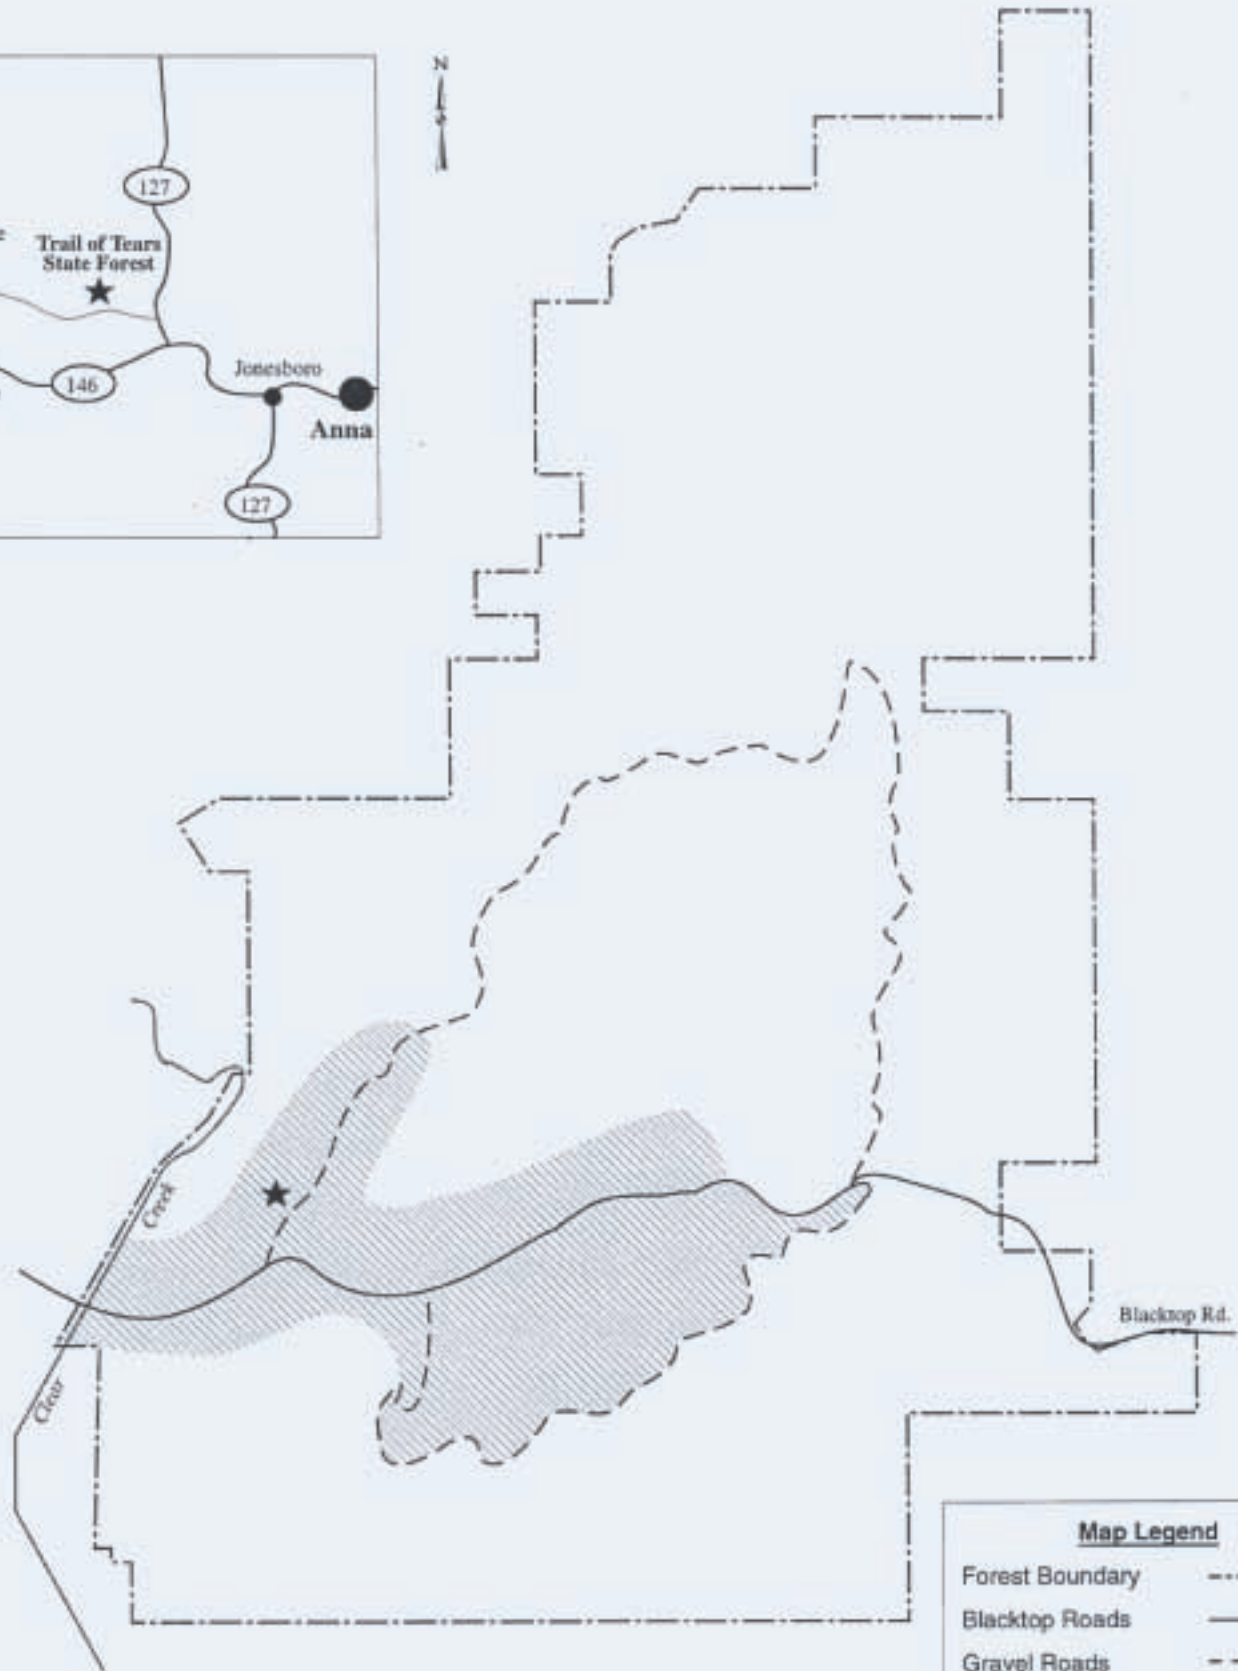

Trail of Tears State Forest

Map Legend	
Forest Boundary	-----
Blacktop Roads	————
Gravel Roads	- - - -
Closed to Hunting	▨▨▨▨
Headquarters	★