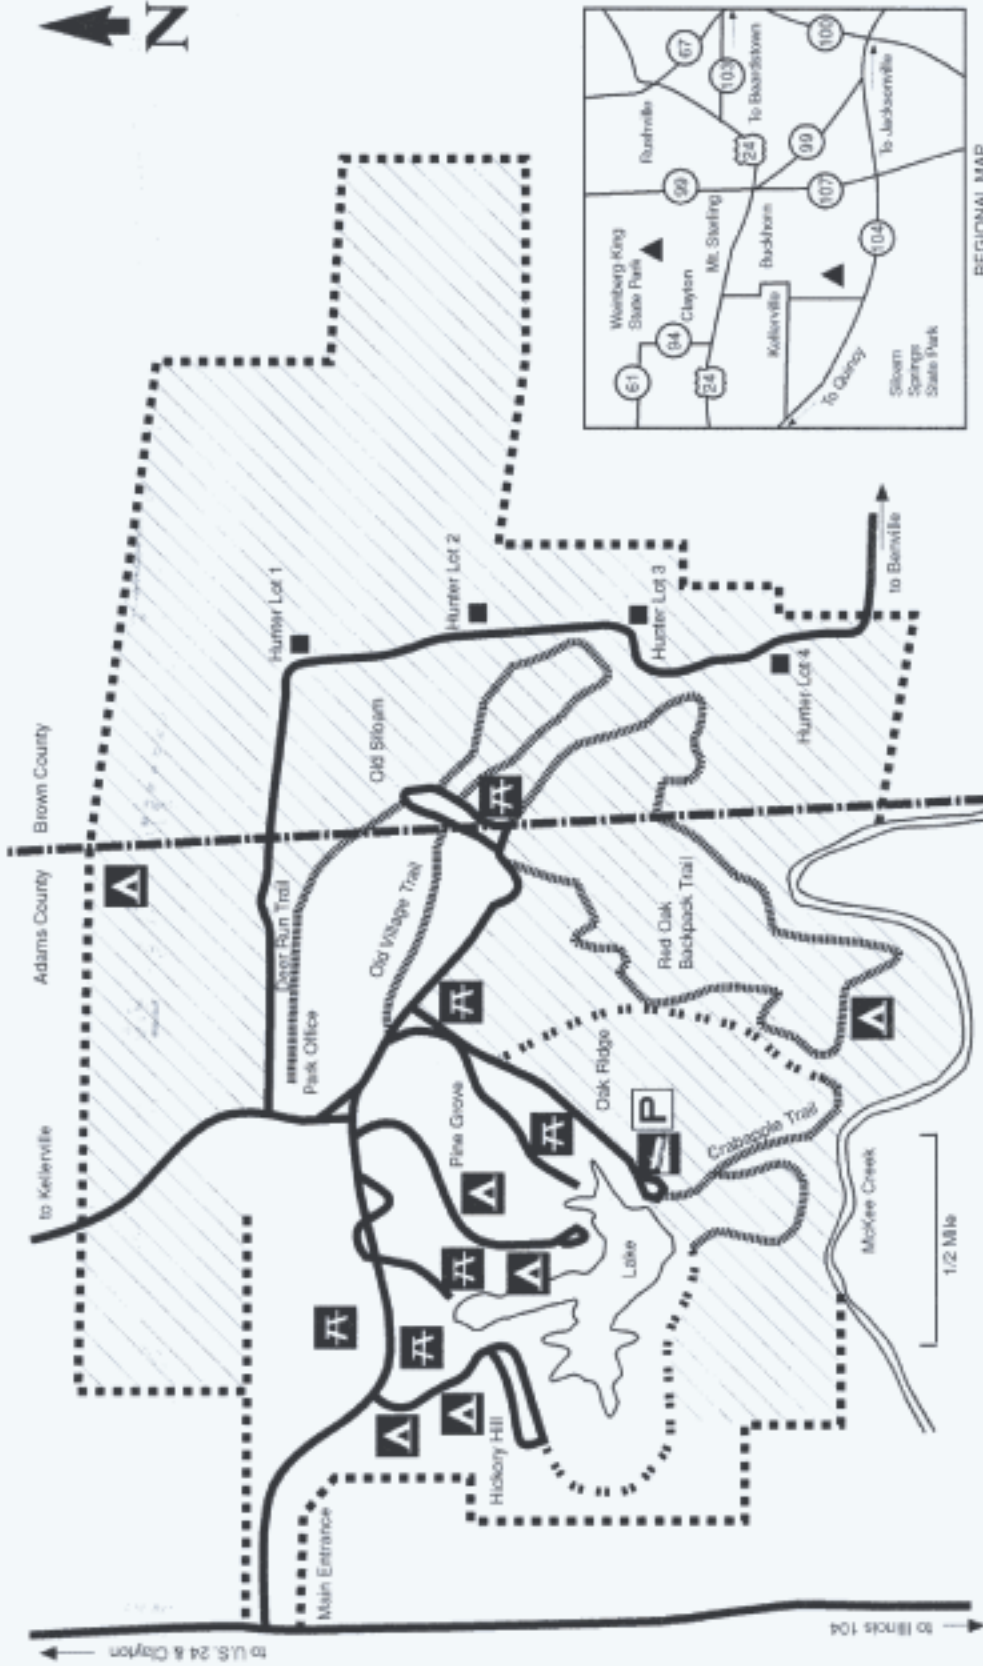

Siloam Springs State Park

State of Illinois Department of Natural Resources

- Map Legend**
- Boundary
 - Roads
 - Hiking Trails
 - Hunting Area
 - Headquarters
 - Hunter Parking
 - No Hunting
 - Boat Launch
 - Waterfowl Blinds
 - Check Station
 - County Line
 - Fire Lane