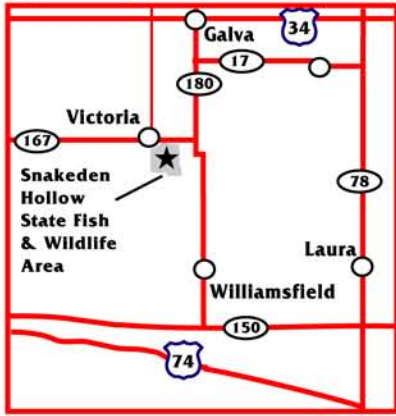

Regional Map

# Victoria Pheasant Habitat Area

Illinois Department of Natural Resources

1/4 Mile

2300 N

City Road 15

1700 E

Your purchase of hunting equipment supports Wildlife Restoration

Map Legend	
Park Boundary	
Roads	
Sunflower Fields	
Parking	
Water Areas	