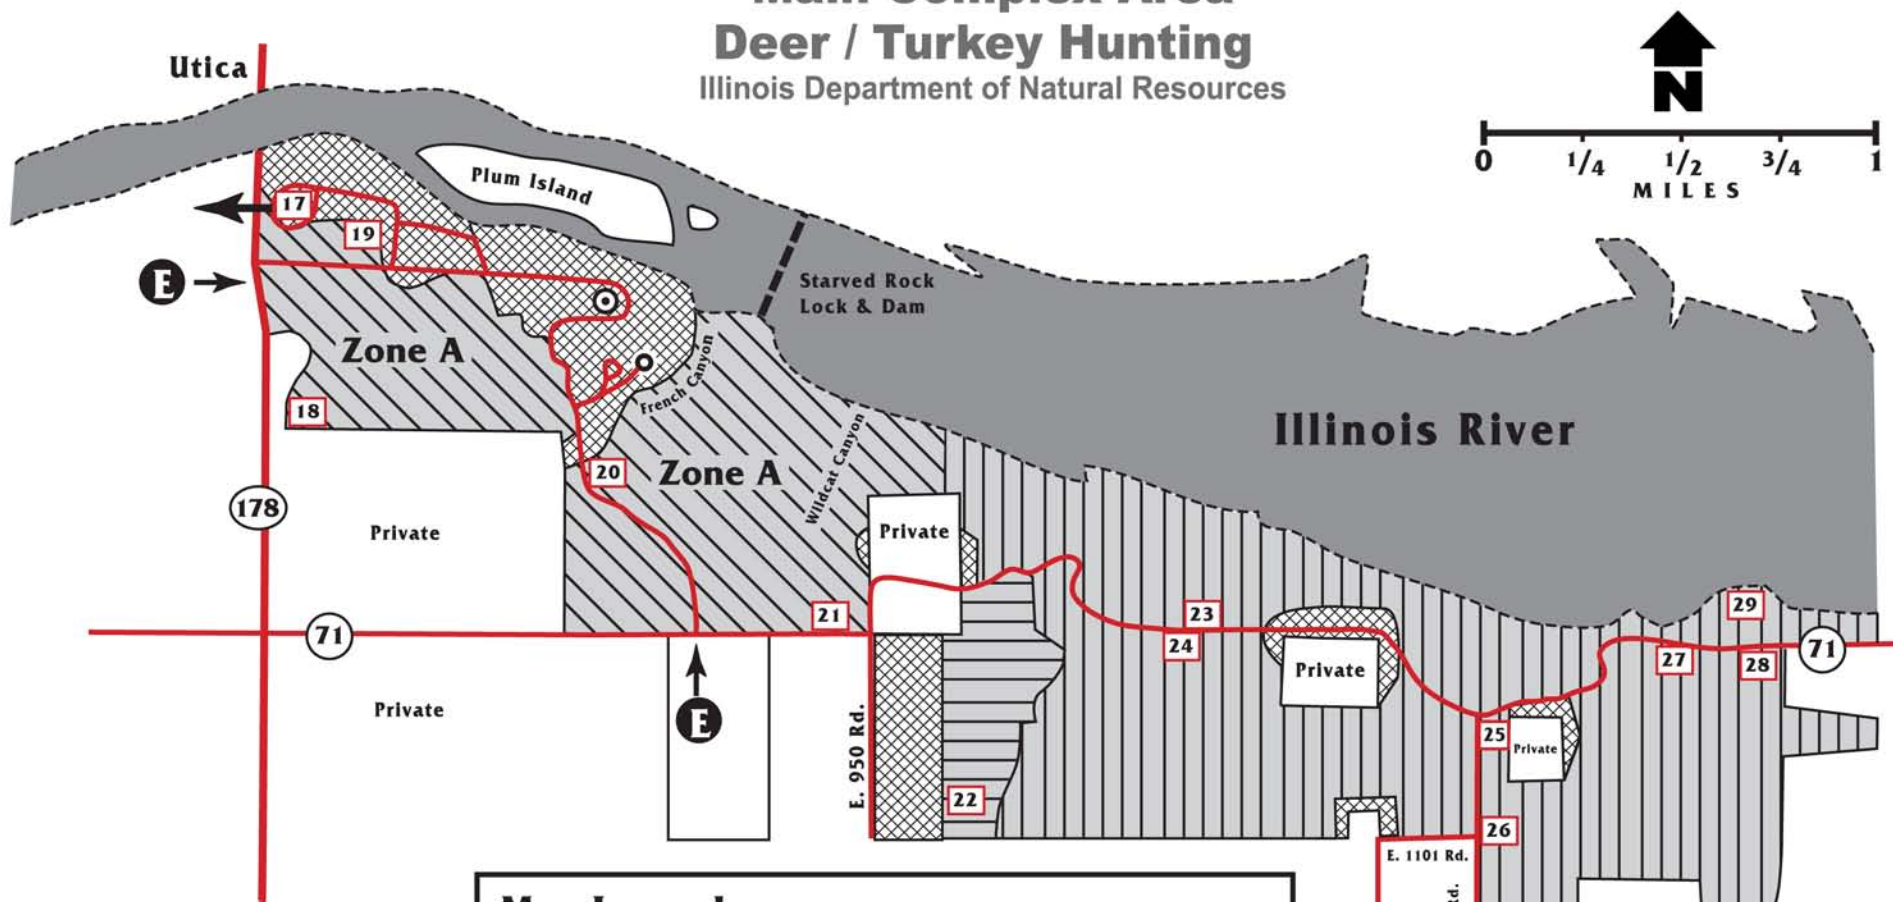

Starved Rock State Park

Main Complex Area

Deer / Turkey Hunting

Illinois Department of Natural Resources

Map Legend

Lodge	o	Creeks, Rivers, Water	
Park Entrance	E	Disabled Outdoor Opportunities Hunting Area	
Park Office	o	Hunting Area	
Parking Lots	25	Private Property No Trespassing	Private
Roads	—	Restricted Area No Hunting, No Firearms	
Site Boundary	~		
Archery Zone A			

Regional Map

ILLINOIS

DEPARTMENT OF
NATURAL
RESOURCES

2010

063010

Check station located at Parking Lot 6.