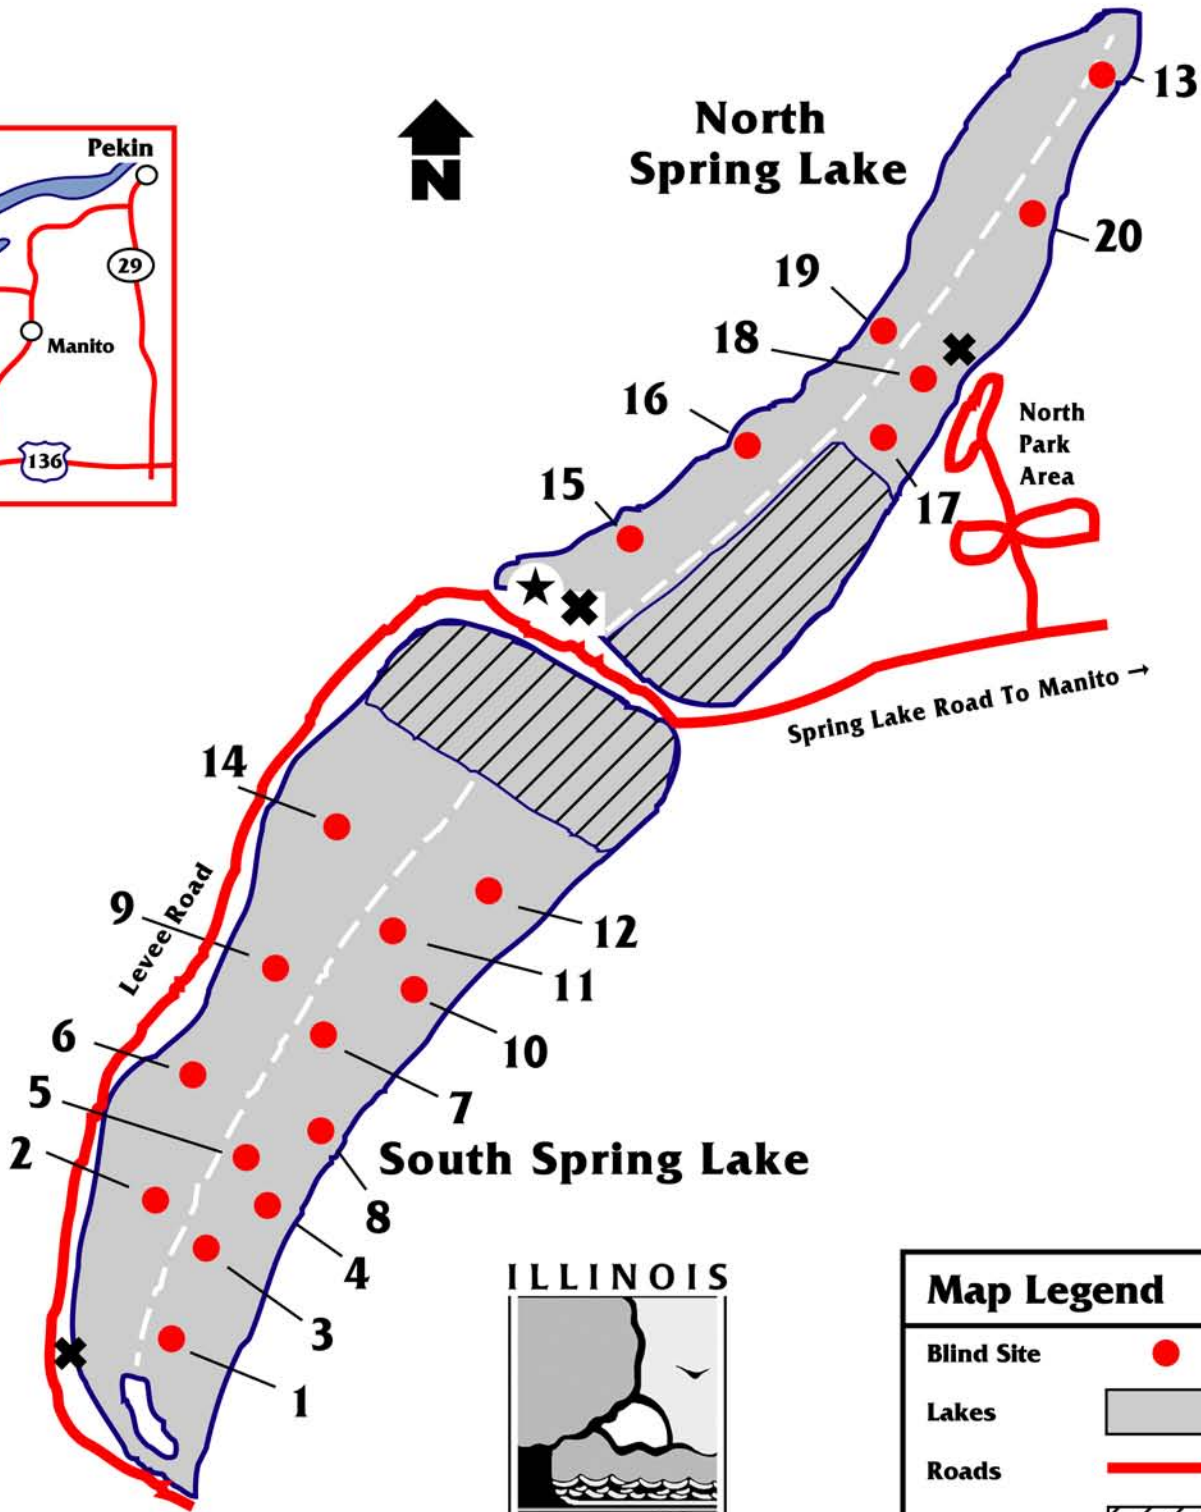

Spring Lake State Fish & Wildlife Area

Illinois Department of Natural Resources

Regional Map

ILLINOIS

DEPARTMENT OF
NATURAL
RESOURCES

2010

063010

Map Legend

Blind Site	●
Lakes	■
Roads	—
Waterfowl Rest Area	▨
Check Station	★
Boat Launch	✕