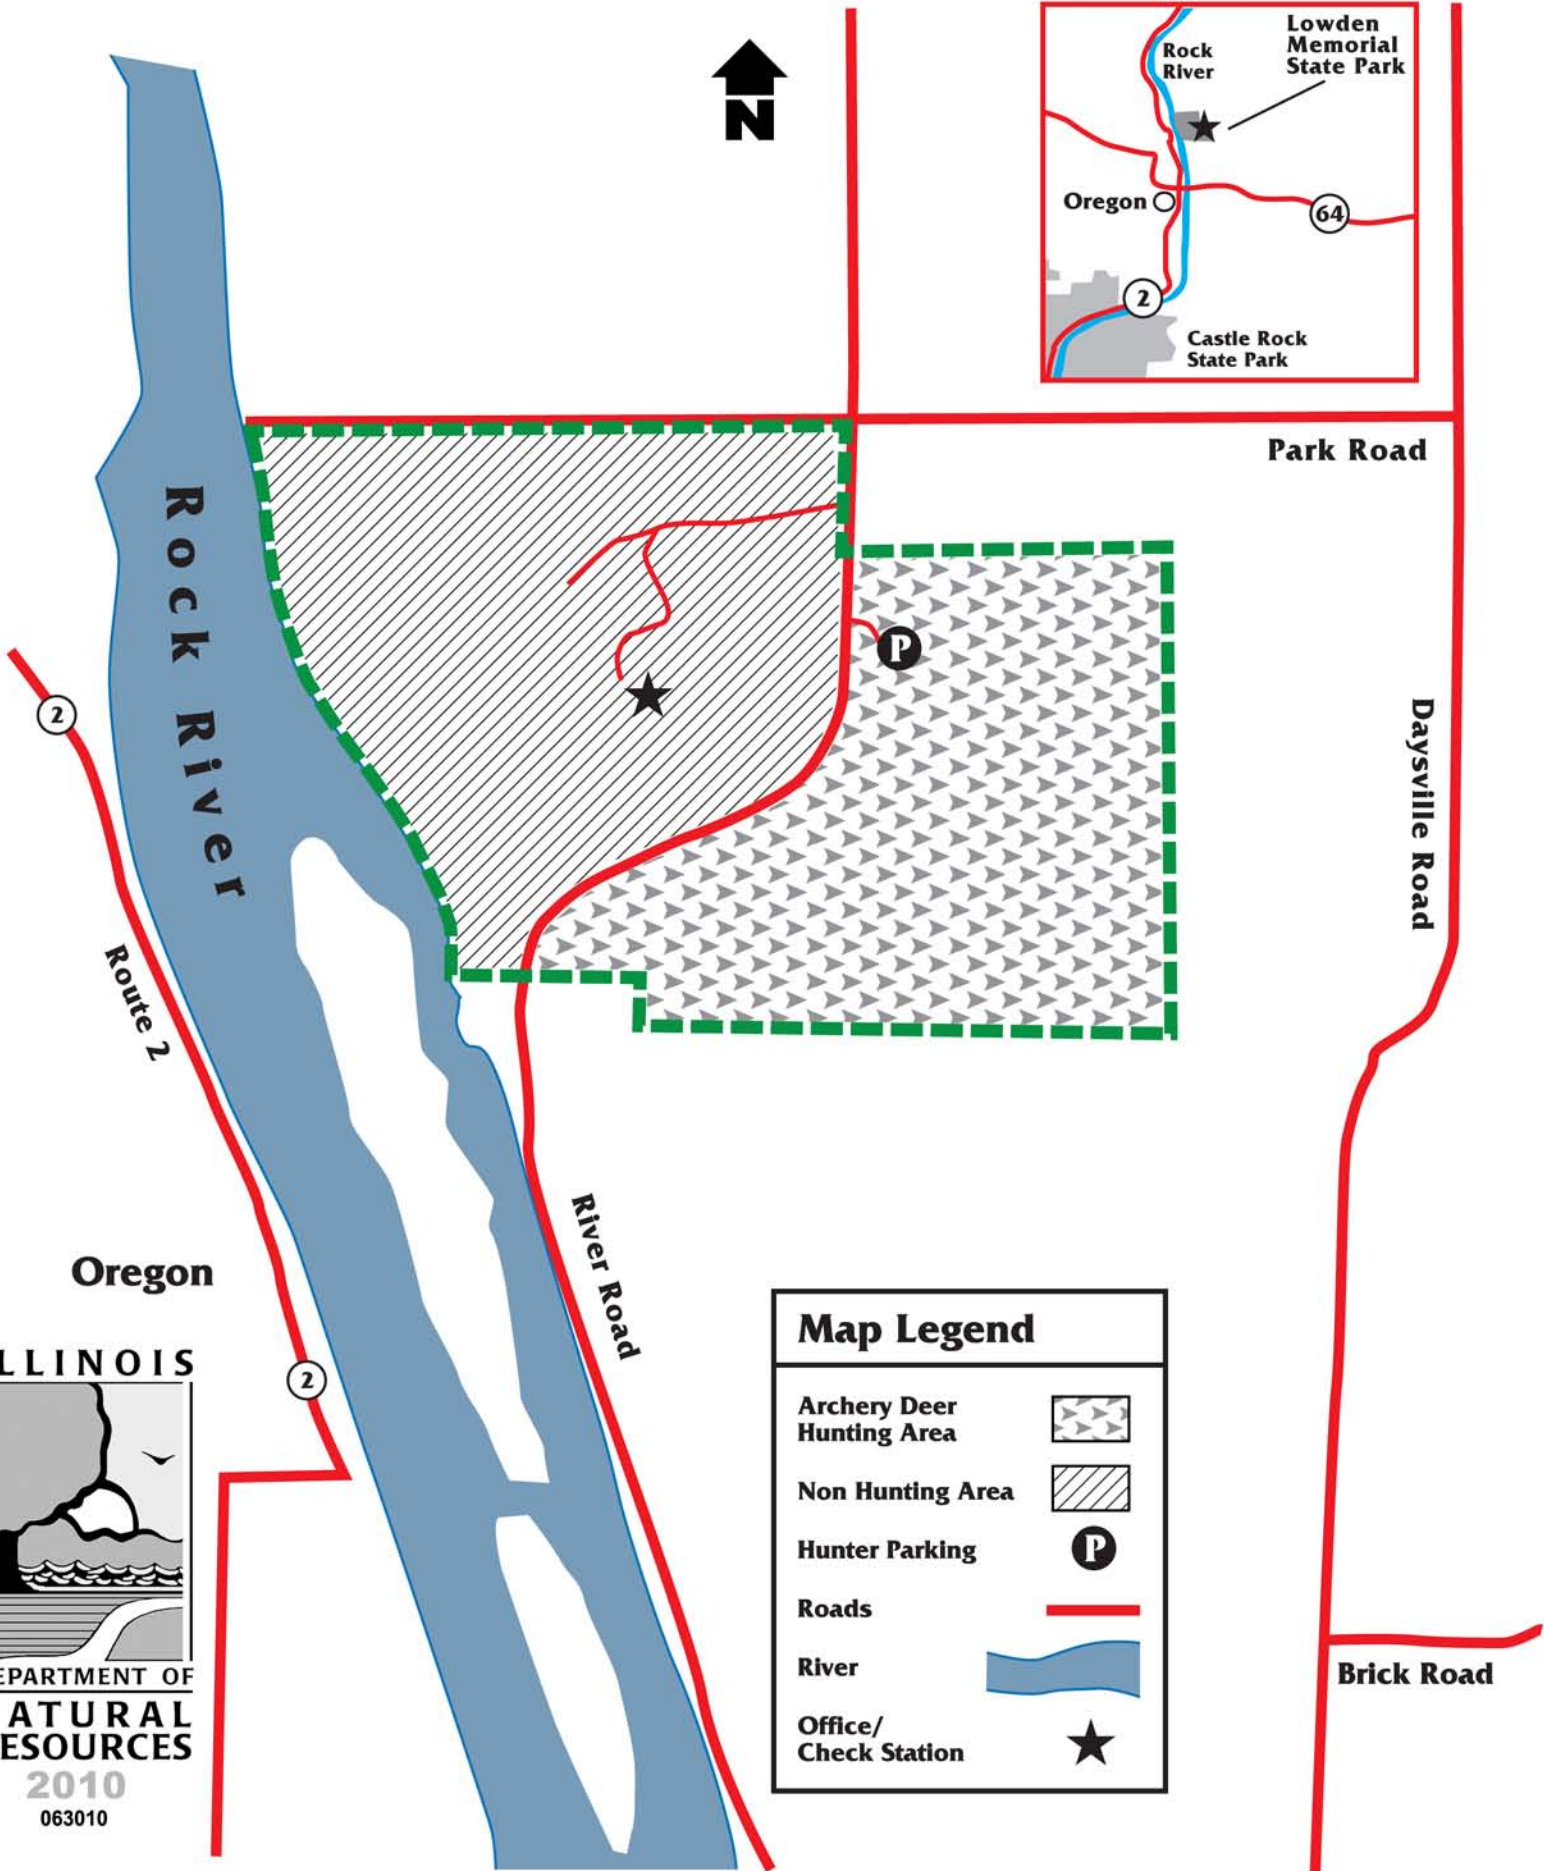

Lowden Memorial State Park

Illinois Department of Natural Resources

Regional Map

Map Legend

Archery Deer
Hunting Area

Non Hunting Area

Hunter Parking

Roads

River

Office/
Check Station

ILLINOIS

DEPARTMENT OF
NATURAL
RESOURCES

2010

063010