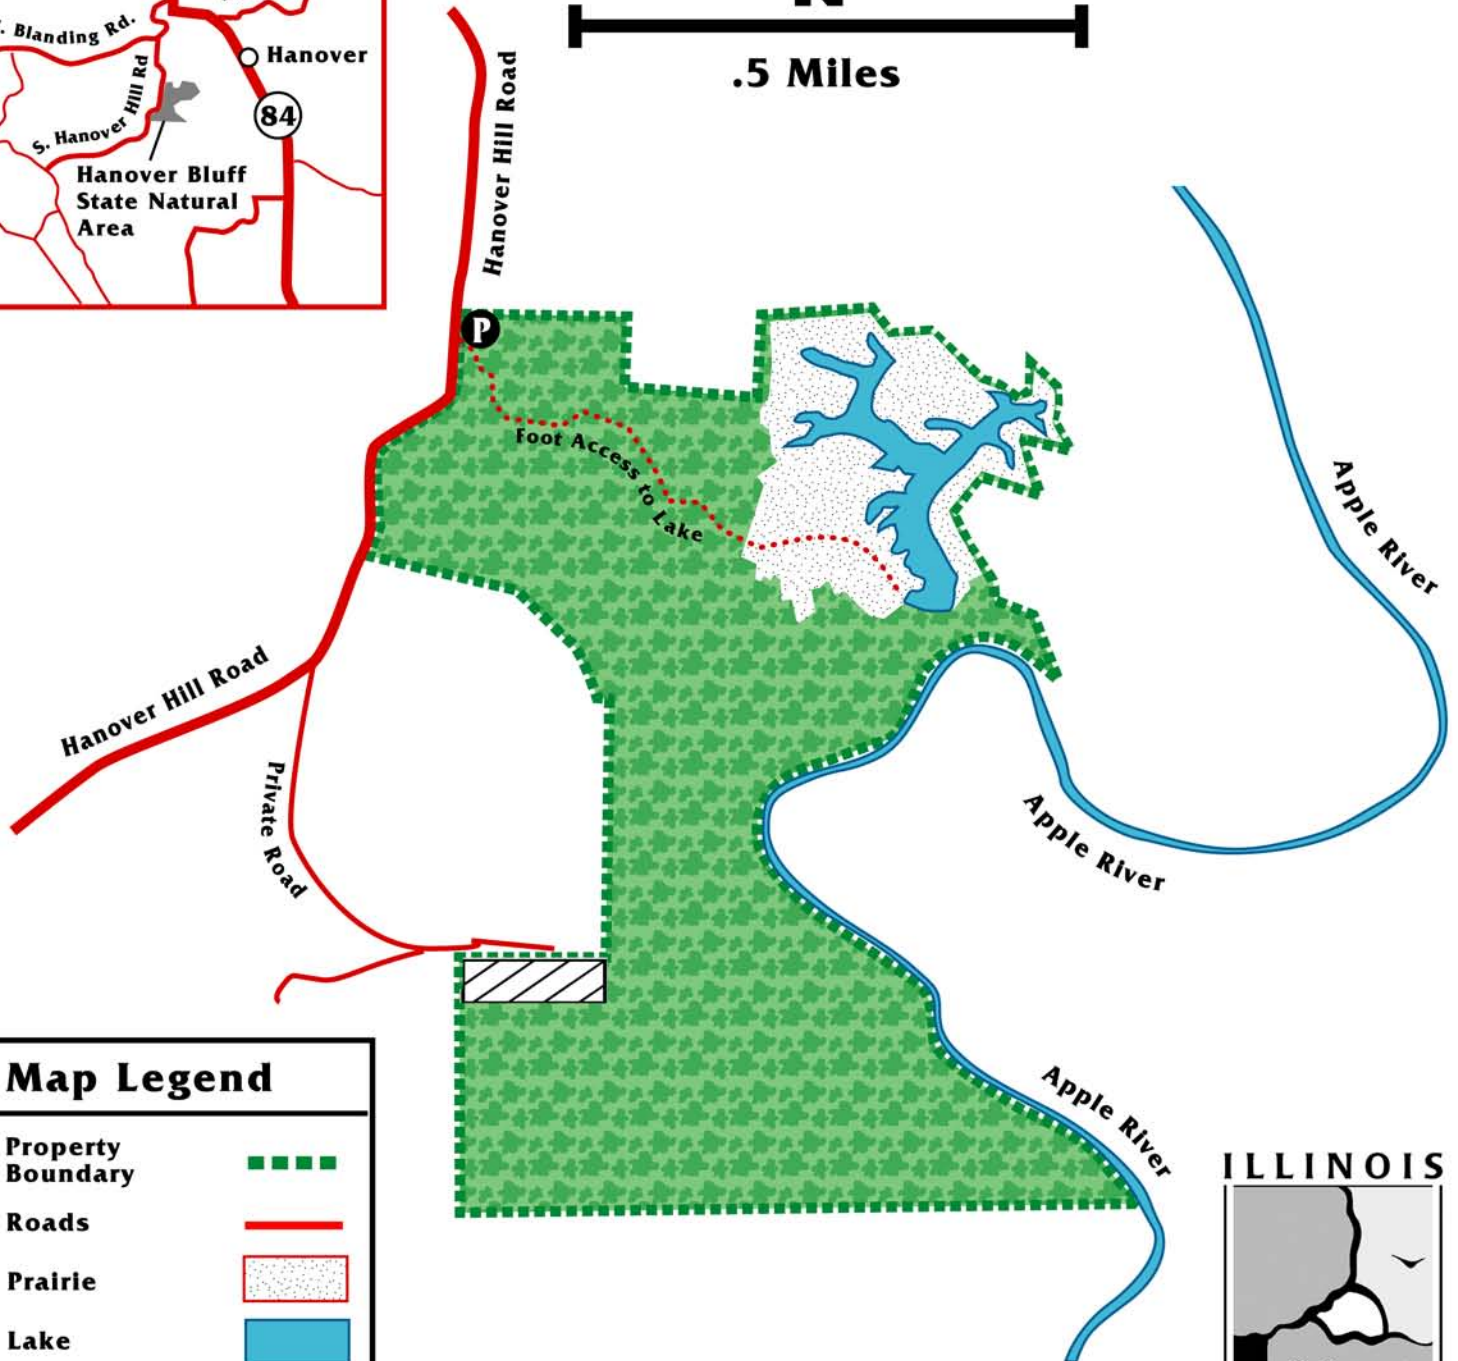

Hanover Bluff State Natural Area

Illinois Department of Natural Resources

Regional Map

.5 Miles

Map Legend

Property Boundary	
Roads	
Prairie	
Lake	
Parking Lot	
Access Trail	
Forest	
Restricted Area No Hunting	