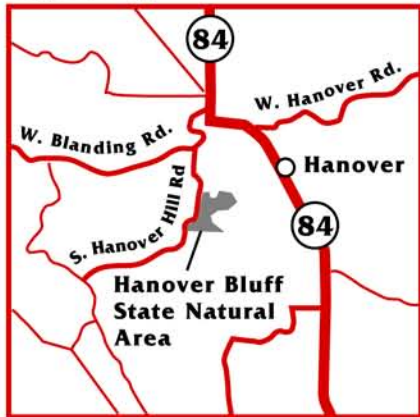

Hanover Bluff State Natural Area

Illinois Department of Natural Resources

Regional Map

.5 Miles

Map Legend

Property Boundary	
Roads	
Prairie	
Lake	
Parking Lot	
Access Trail	
Forest	
Restricted Area No Hunting	