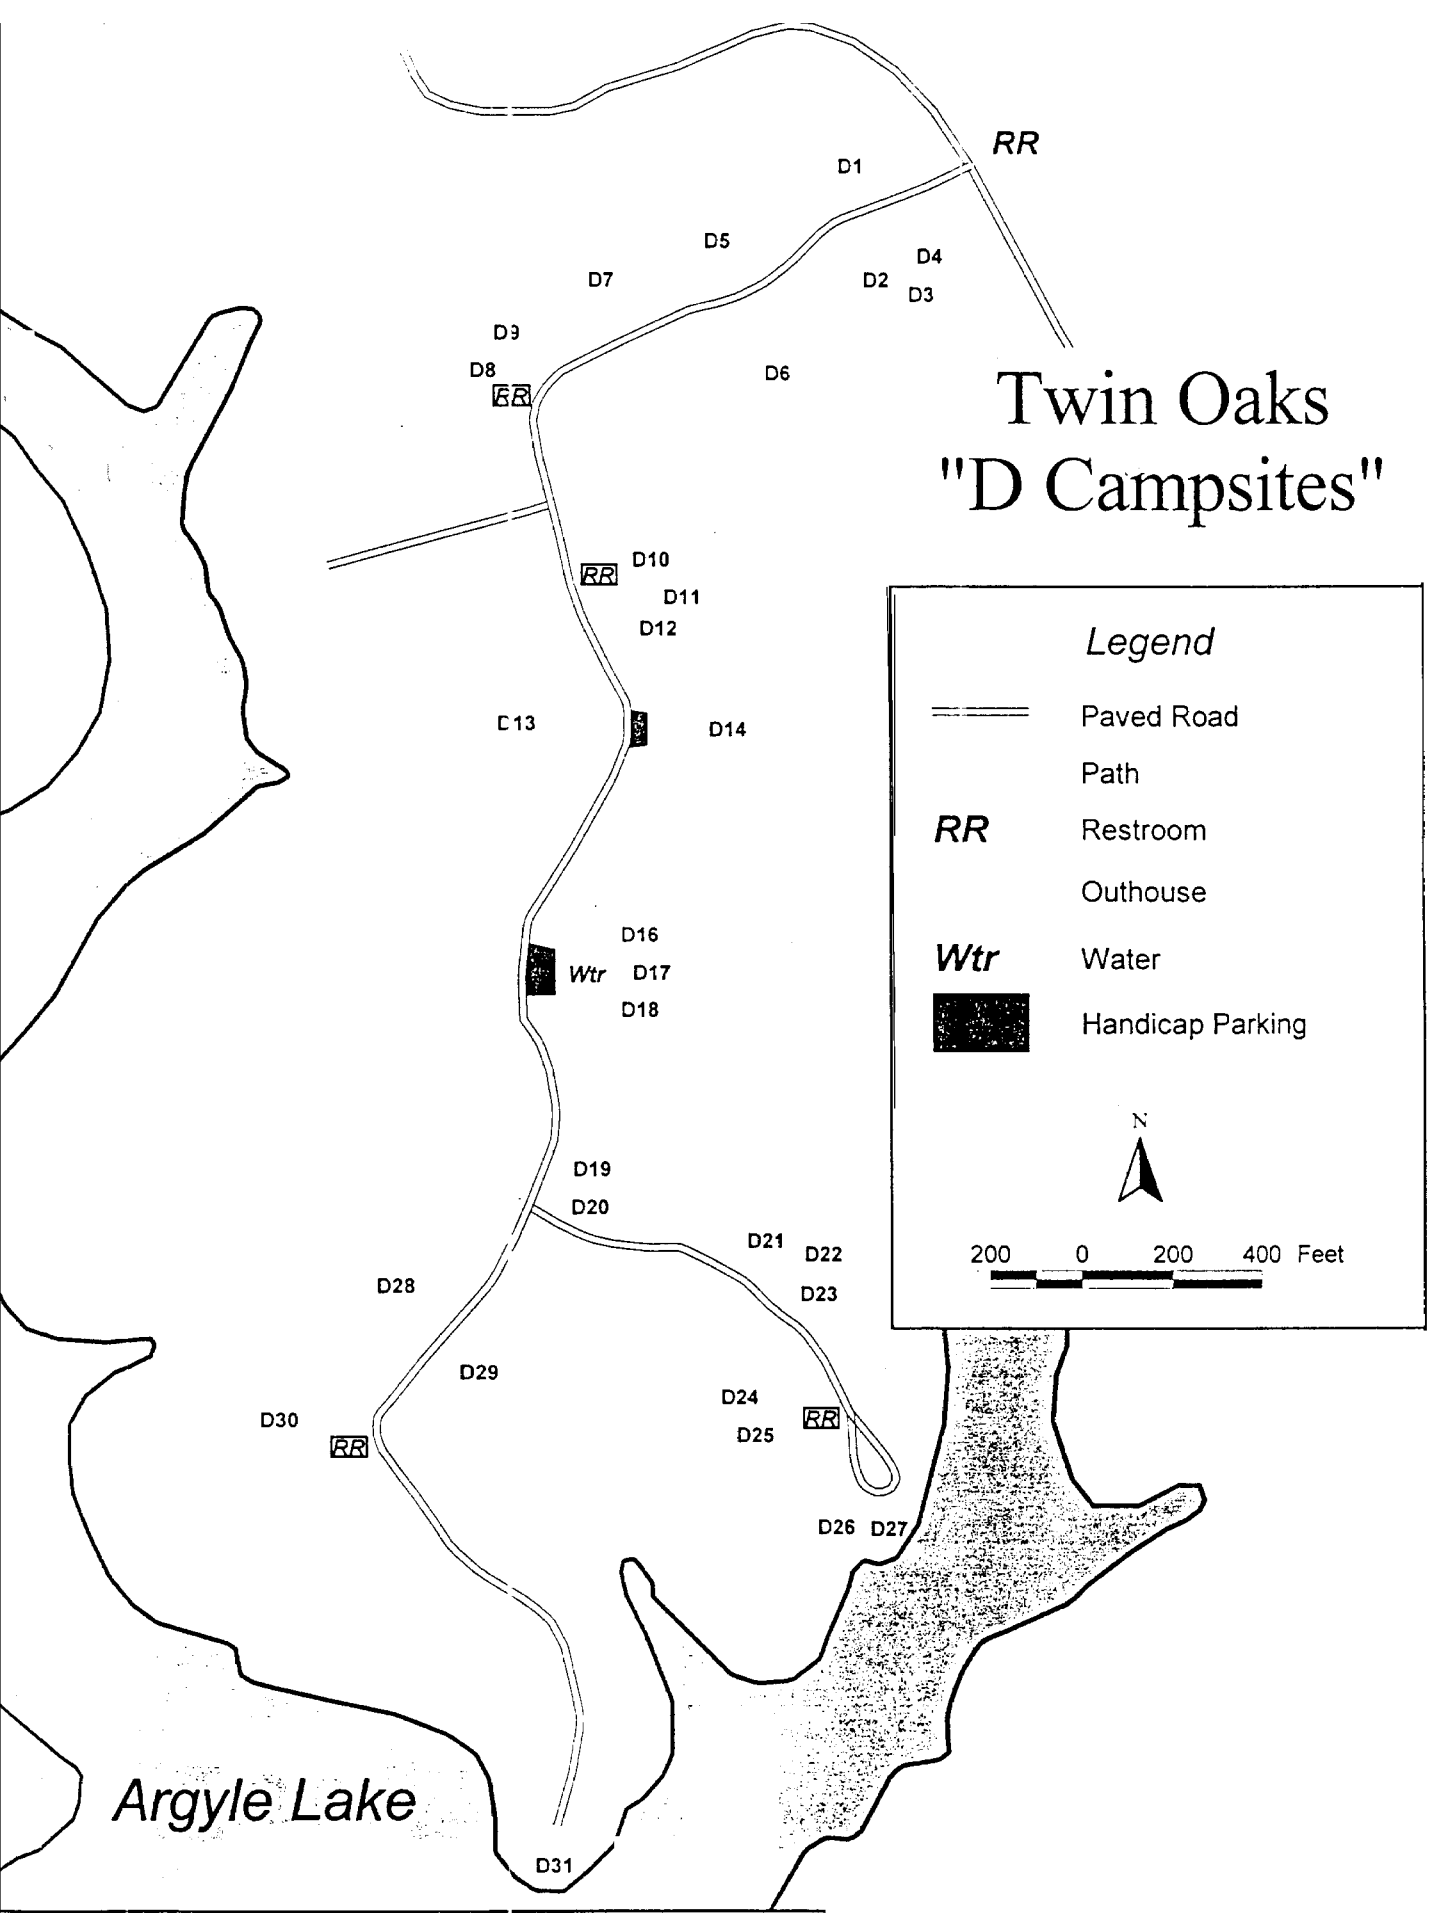

Twin Oaks "D Campsites"

Legend

Paved Road

Path

RR

Restroom

Outhouse

Wtr

Water

Handicap Parking

200 0 200 400 Feet

Argyle Lake