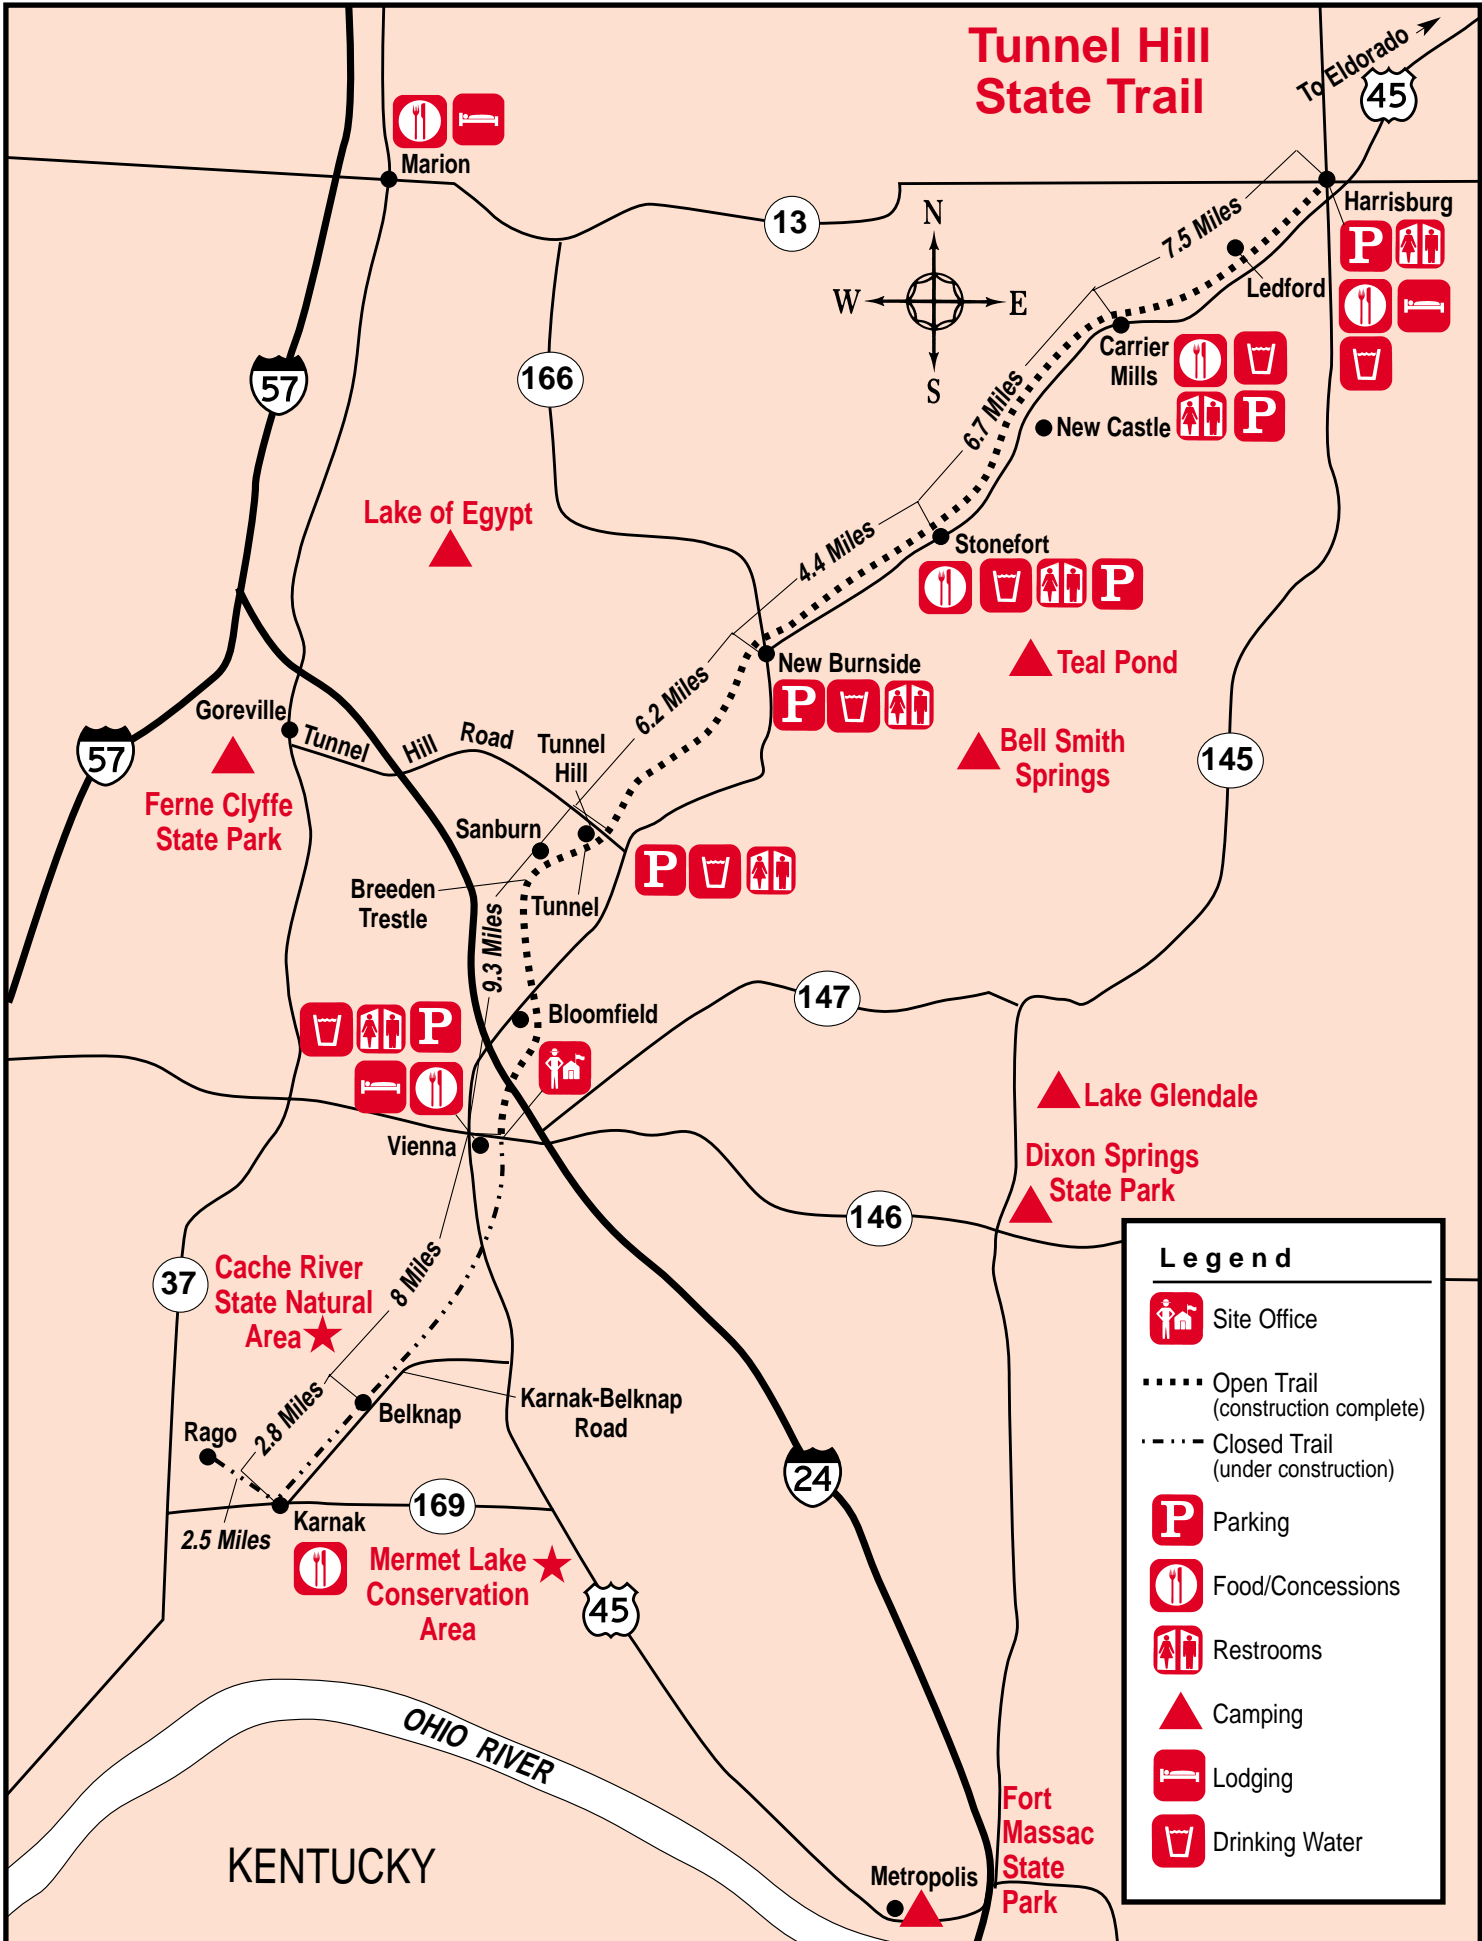

Tunnel Hill State Trail

Legend	
	Site Office
	Open Trail (construction complete)
	Closed Trail (under construction)
	Parking
	Food/Concessions
	Restrooms
	Camping
	Lodging
	Drinking Water

KENTUCKY

Fort Massac State Park

Lake Glendale

Marion

Harrisburg

Ledford

Carrier Mills

New Castle

Stonefort

New Burnside

Sanburn

Bloomfield

Vienna

Karnak-Belknap Road

Belknap

Rago

Karnak

Metropolis

146

24

169

45

OHIO RIVER

7.5 Miles

6.7 Miles

4.4 Miles