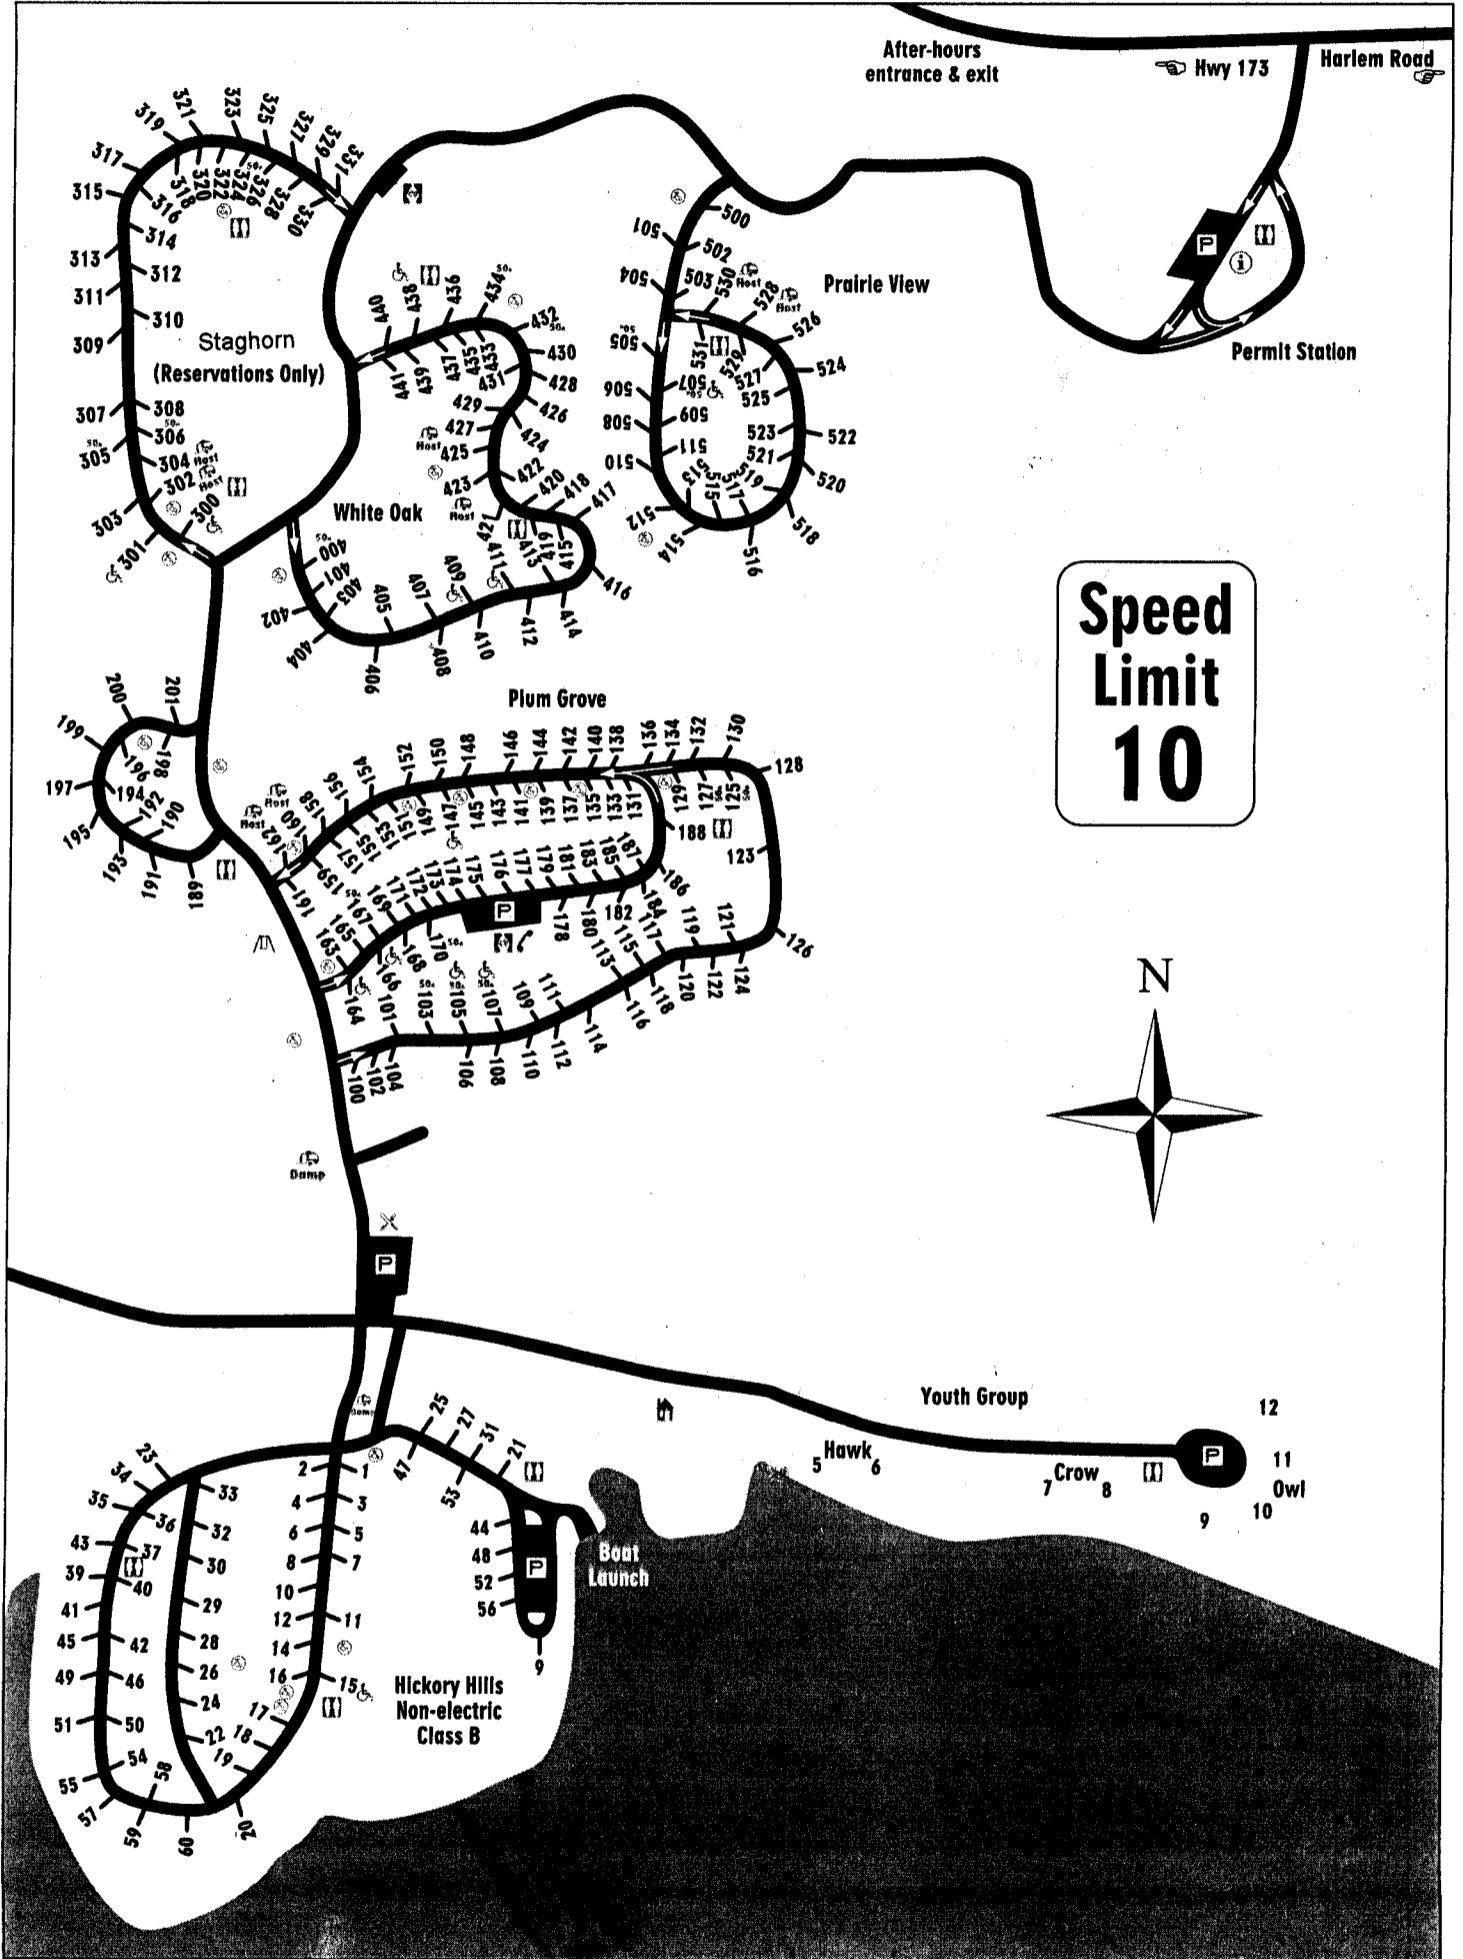

# Rock Cut State Park

## Campsite Map

**Speed  
Limit  
10**

Campground Legend				
[ ] Outhouse	⊙ Water Hydrant	[ ] Playground	[ ] Dump Station	[ ] Shower
♿ Handicap Accessible	✕ Concessions	[ ] Campground Host	[ ] Cabin	
	[ ] Parking	[ ] Information	[ ] Telephone	