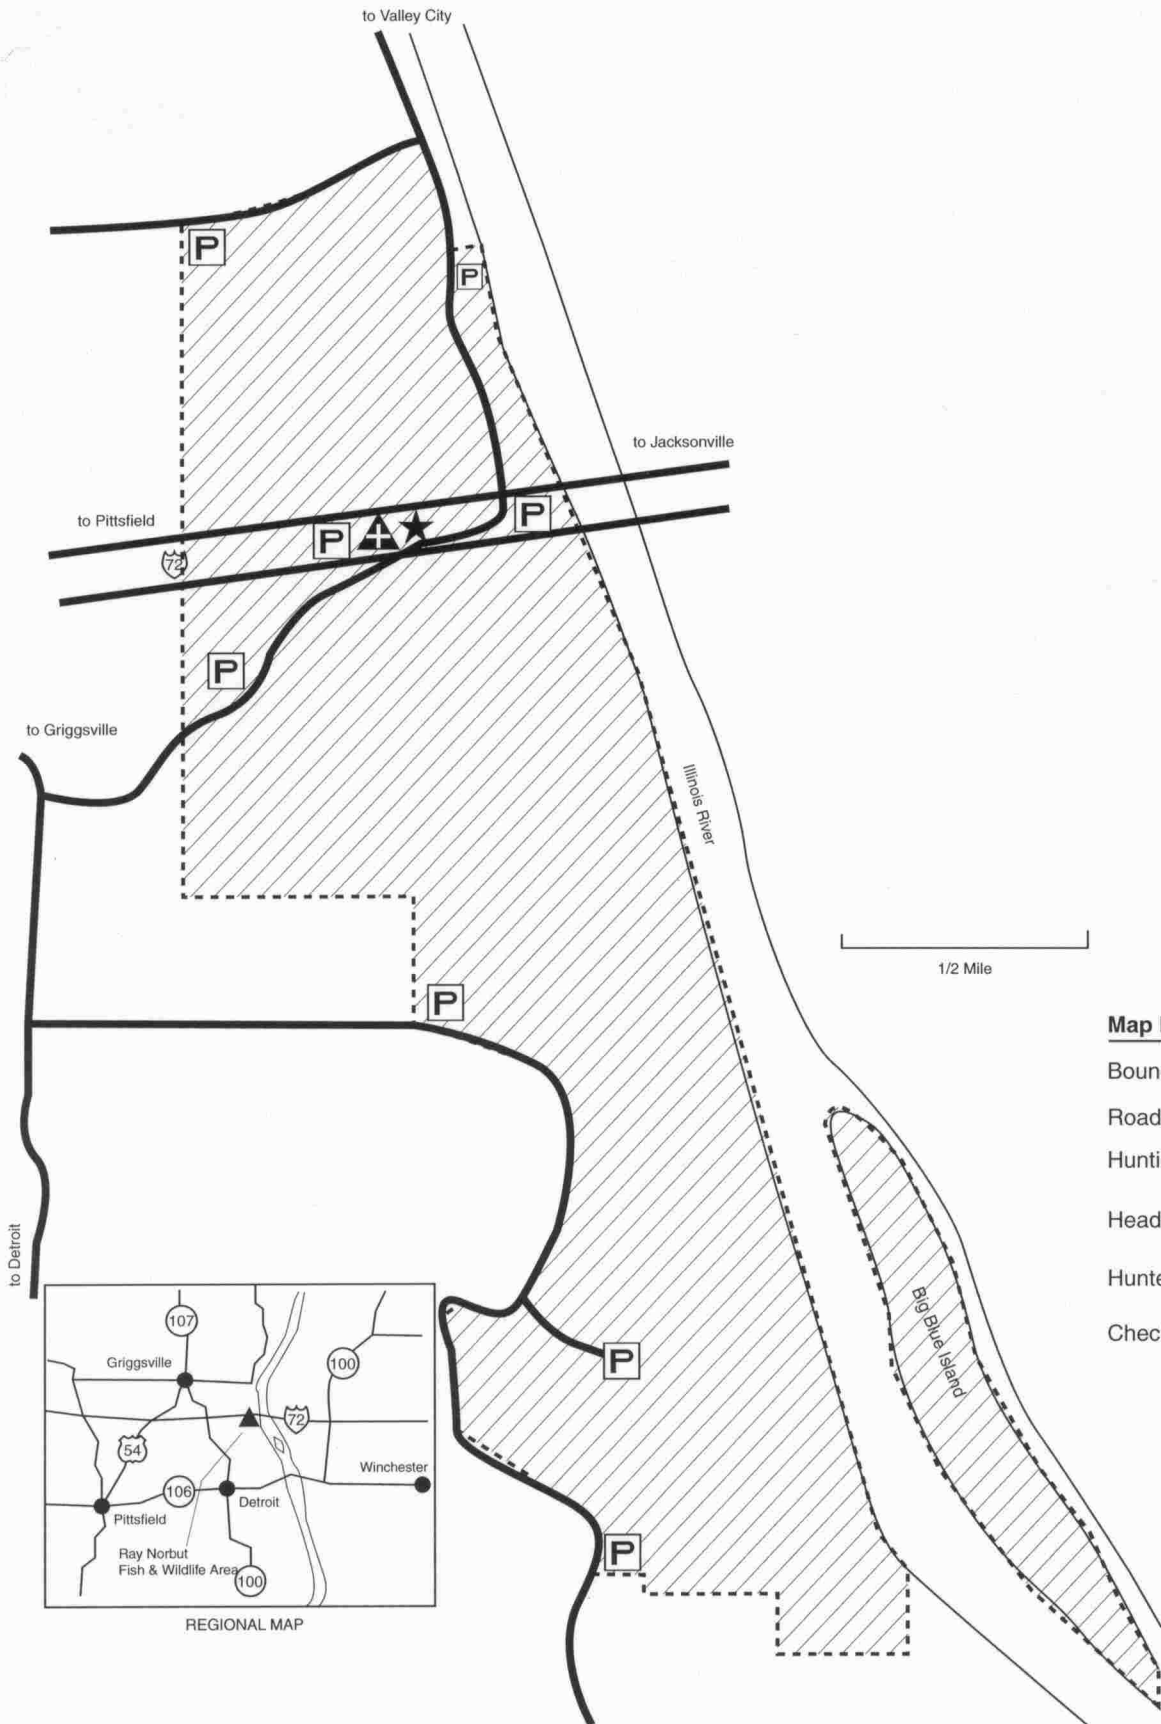

Ray Norbut Fish & Wildlife Area

State of Illinois Department of Natural Resources

REGIONAL MAP

Map Legend

- Boundary
- Roads
- Hunting Area
- Headquarters
- Hunter Parking
- Check Station