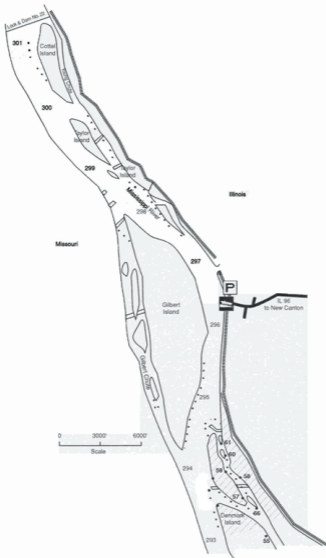

# Mississippi River Pool 24

State of Illinois Department of Natural Resources

## Map Legend

- Boundary
- Roads
- Levee
- Hunting Area
- Submerged Wing Dam
- Hunter Parking
- No Hunting
- Boat Launch
- Waterfowl Blinds
- Shallow Water
- State Boundary
- Campground
- River Mile