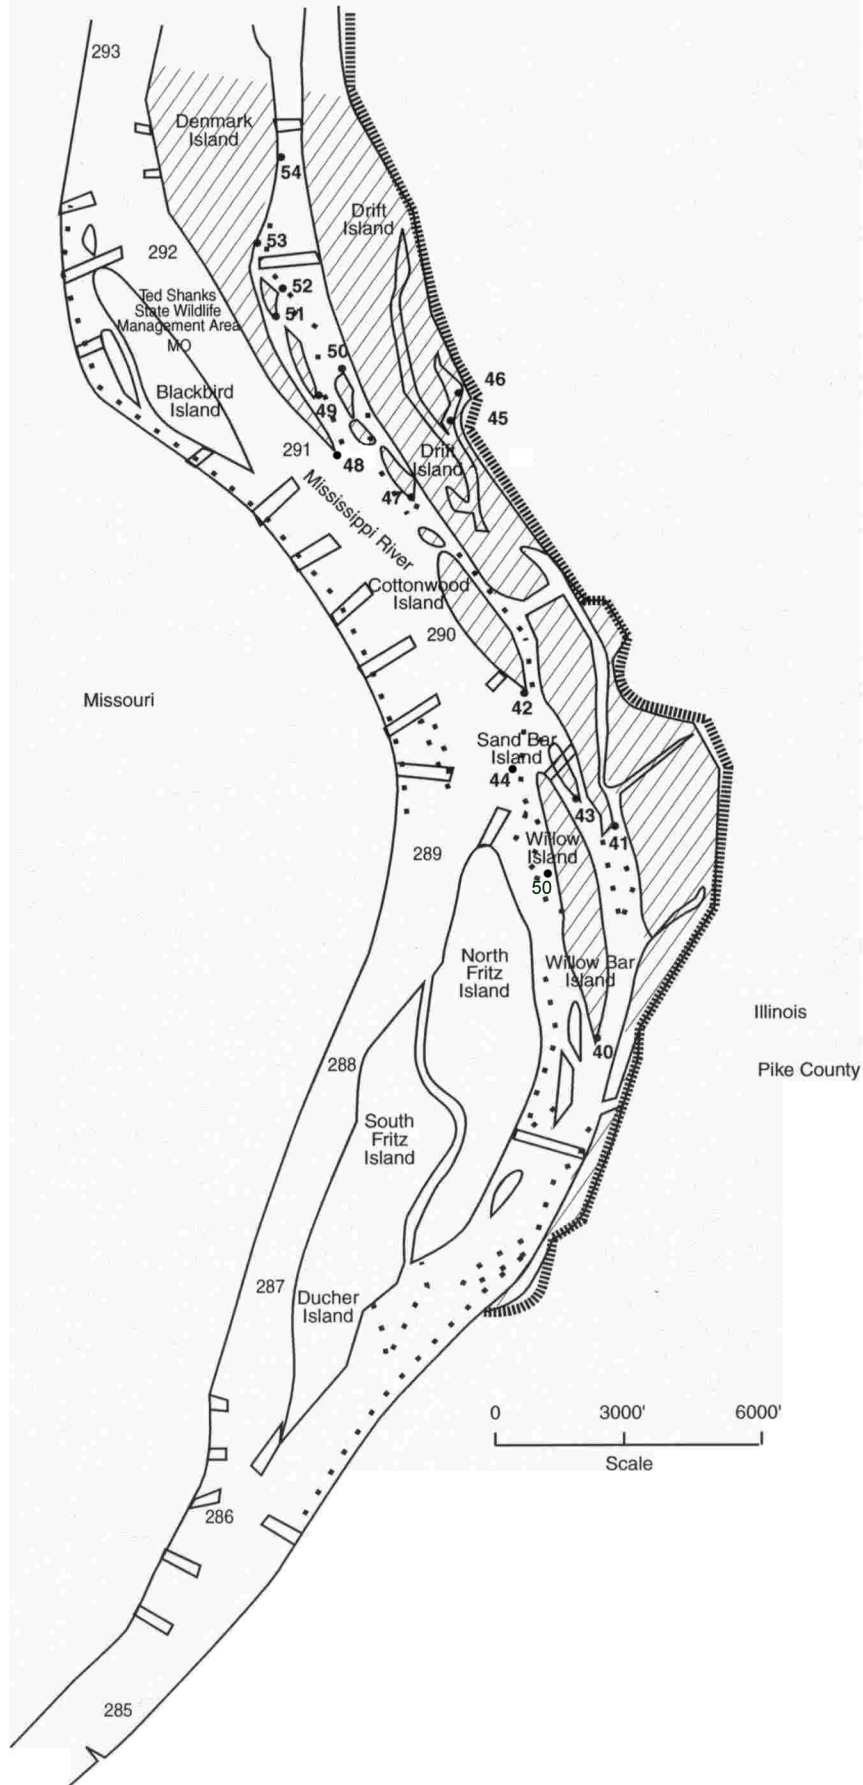

Mississippi River Pool 24

State of Illinois Department of Natural Resources

Map Legend

- Boundary
- Roads
- Levee
- Hunting Area
- Submerged Wing Dam
- Hunter Parking
- No Hunting
- Boat Launch
- Waterfowl Blinds
- Shallow Water
- State Boundary
- Campground
- River Mile 328