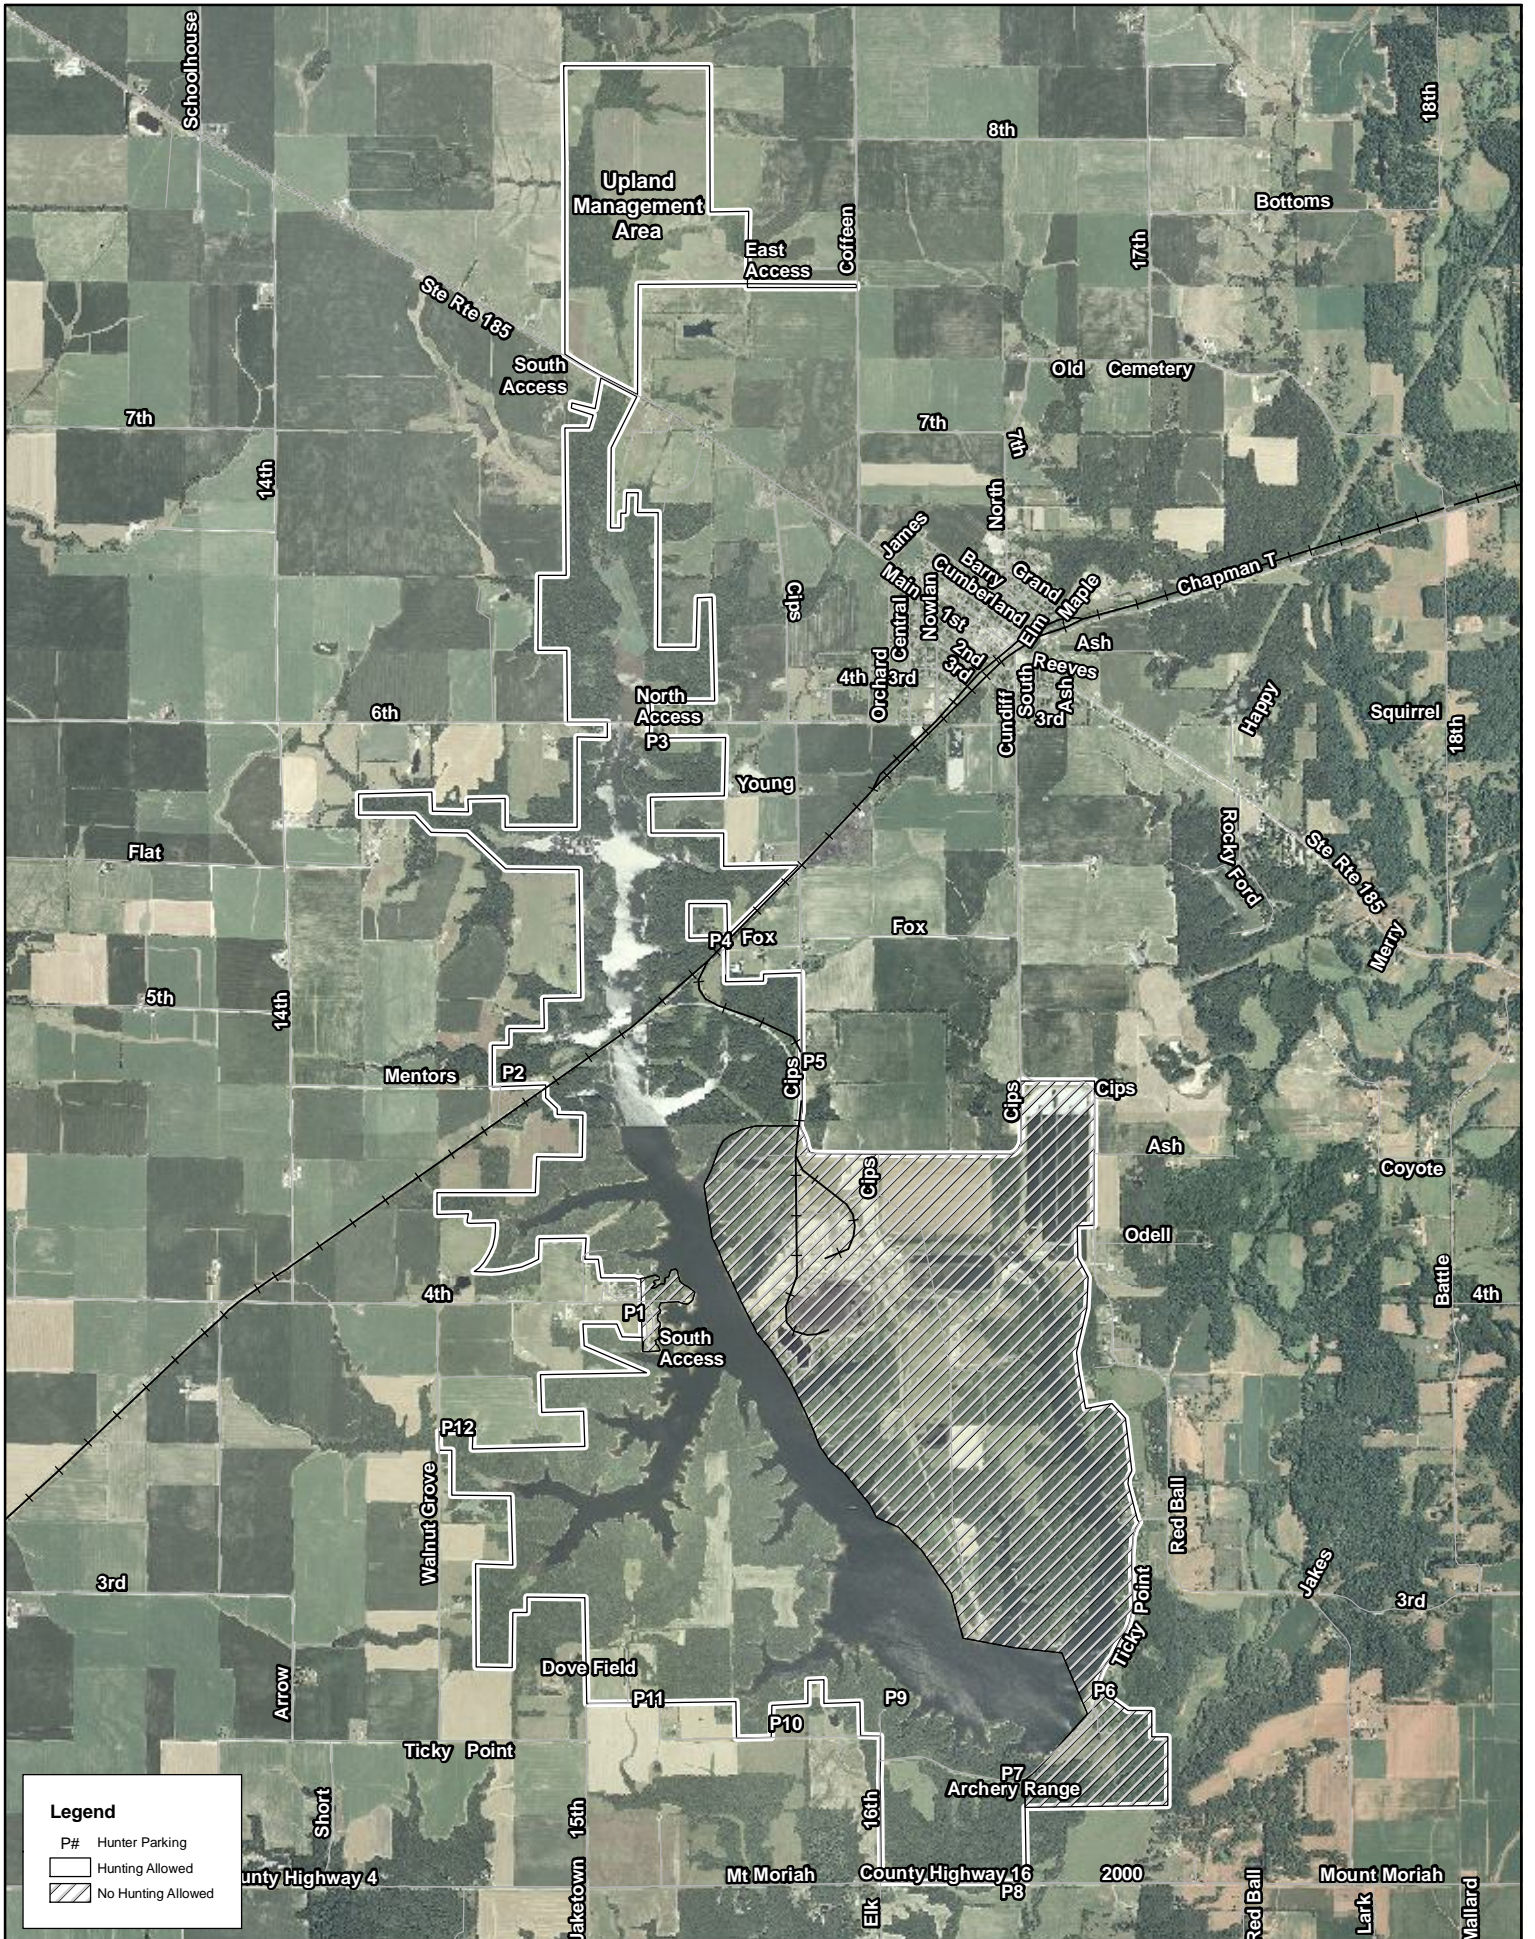

Coffeen Lake State Fish & Wildlife Area

Legend

- P# Hunter Parking
- Hunting Allowed
- ▨ No Hunting Allowed