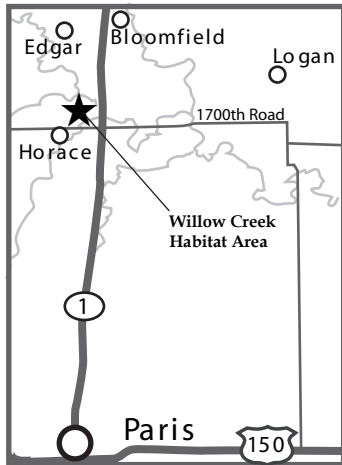

Willow Creek Habitat Area

1/8 Mile

← Horace
1/8 mile

1700th Road

Illinois Rt. 1 →
1/8 mile

Map Legend	
Roads	
Woodland	
Brome/Alfalfa	
Switchgrass	
Creek	
Parking	