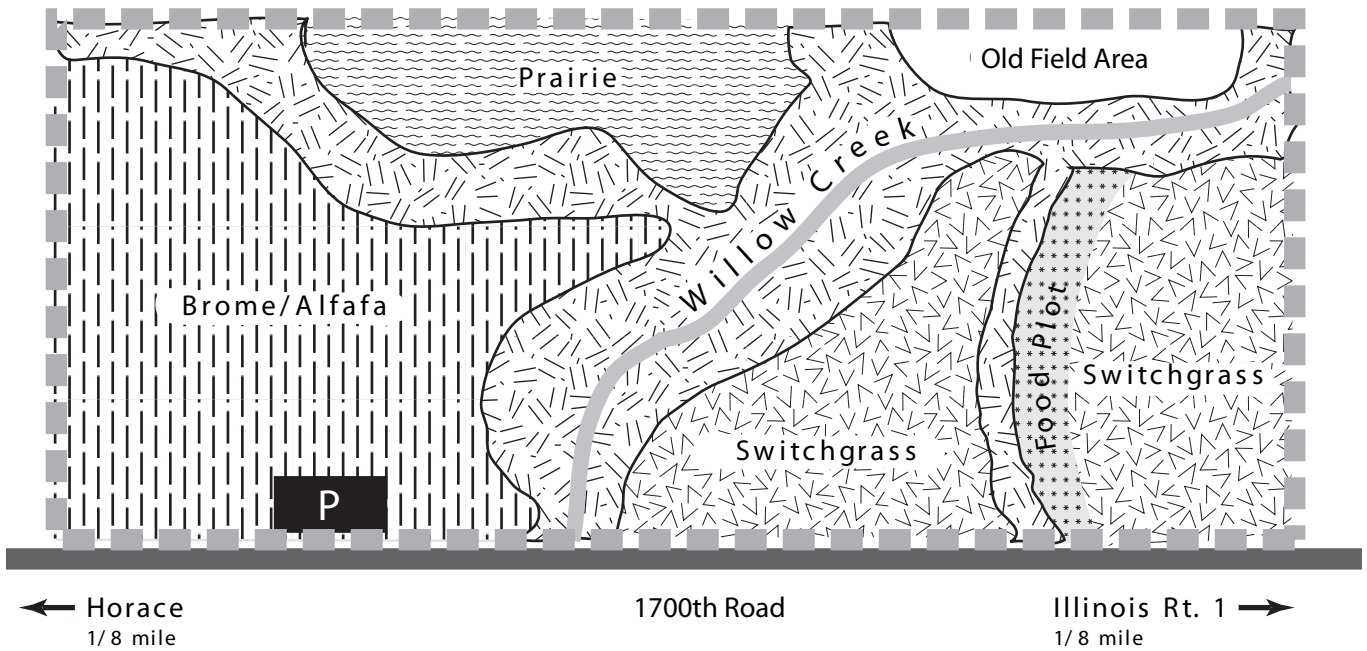

Willow Creek Habitat Area

1/8 Mile

← Horace
1/8 mile

1700th Road

Illinois Rt. 1 →
1/8 mile

Map Legend	
Roads	
Woodland	
Brome/Alfalfa	
Switchgrass	
Creek	
Parking	