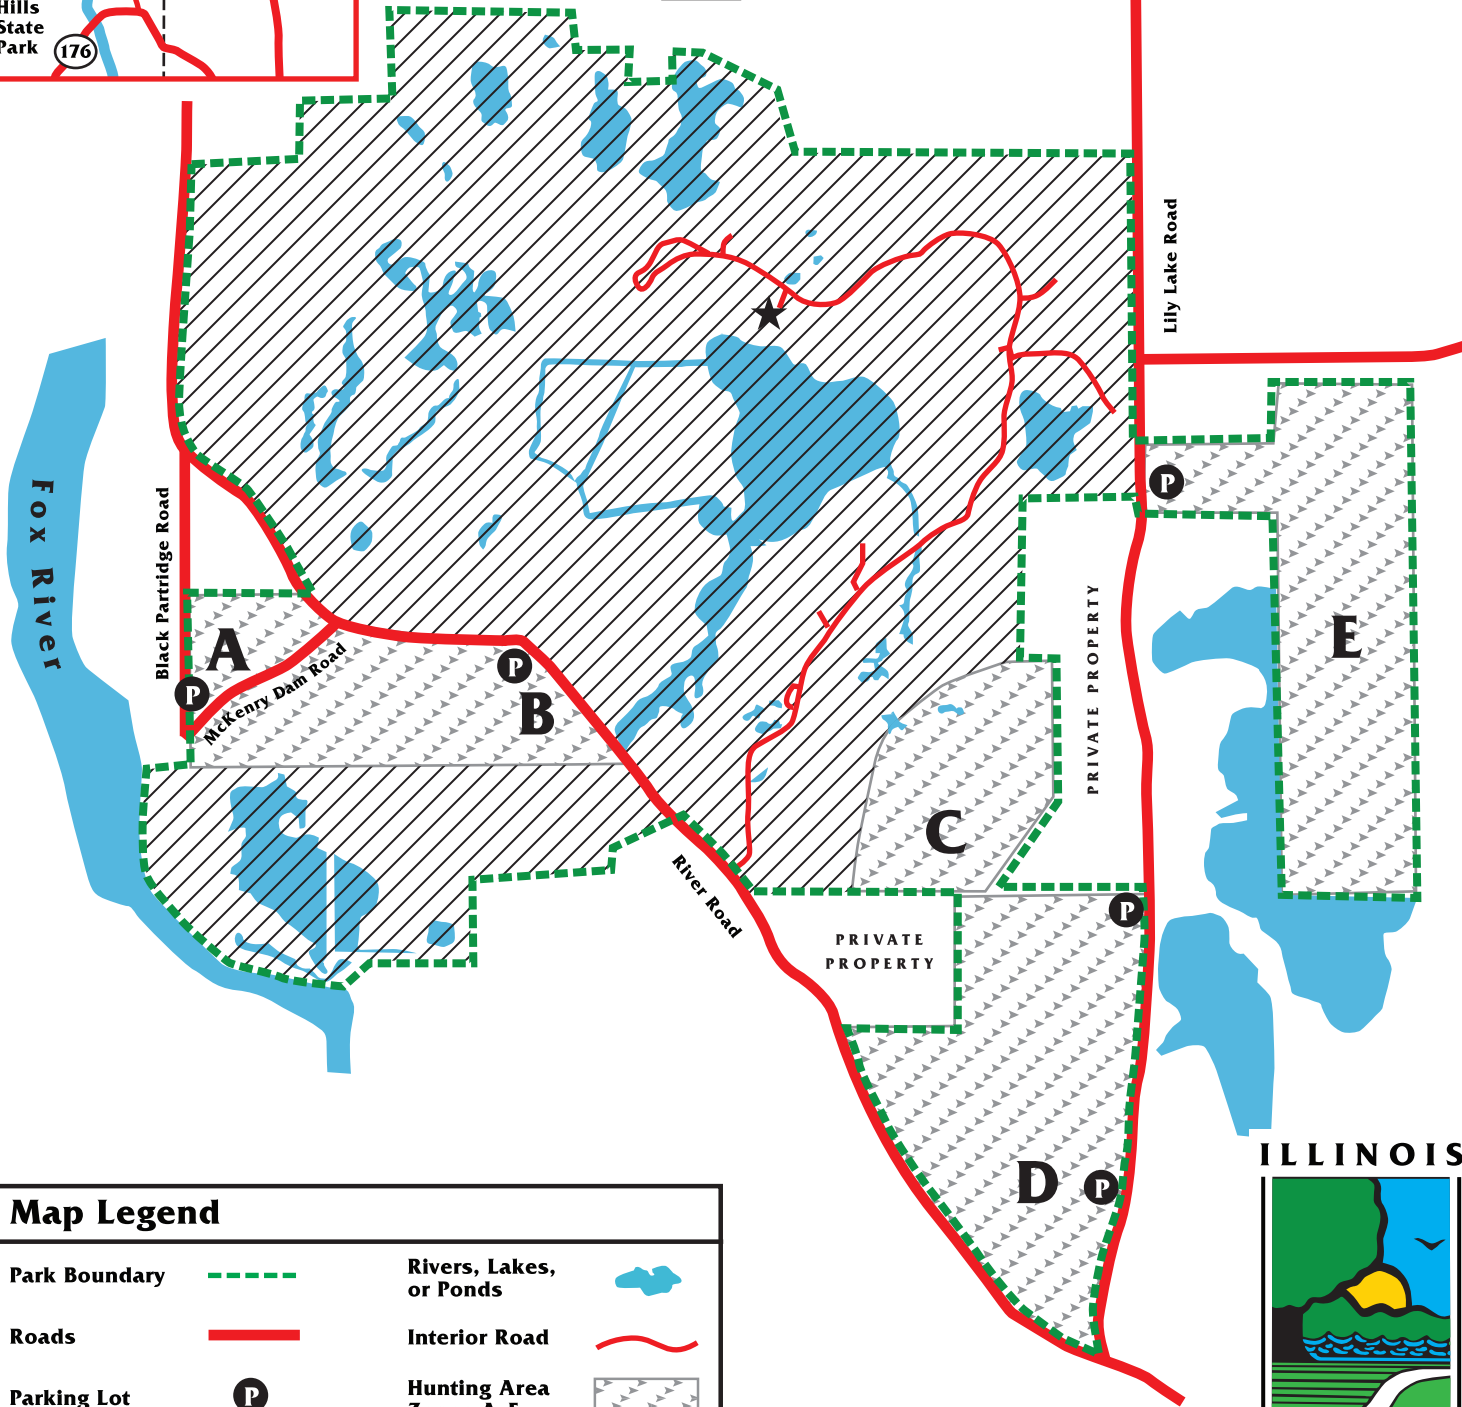

Moraine Hills State Park

Archery Deer Hunting

1510 South River Road
 McHenry, IL 60051
 815-385-1624

Regional Map

Map Legend	
Park Boundary	Rivers, Lakes, or Ponds
Roads	Interior Road
Parking Lot	Hunting Area Zones A-E
Park Office	No Hunting

ILLINOIS

DEPARTMENT OF
**NATURAL
 RESOURCES**