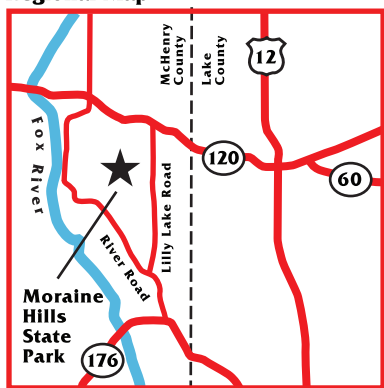

Moraine Hills State Park

Archery Deer Hunting

1510 South River Road
 McHenry, IL 60051
 815-385-1624

Regional Map

Map Legend	
Park Boundary	Rivers, Lakes, or Ponds
Roads	Interior Road
Parking Lot	Hunting Area Zones A-E
Park Office	No Hunting