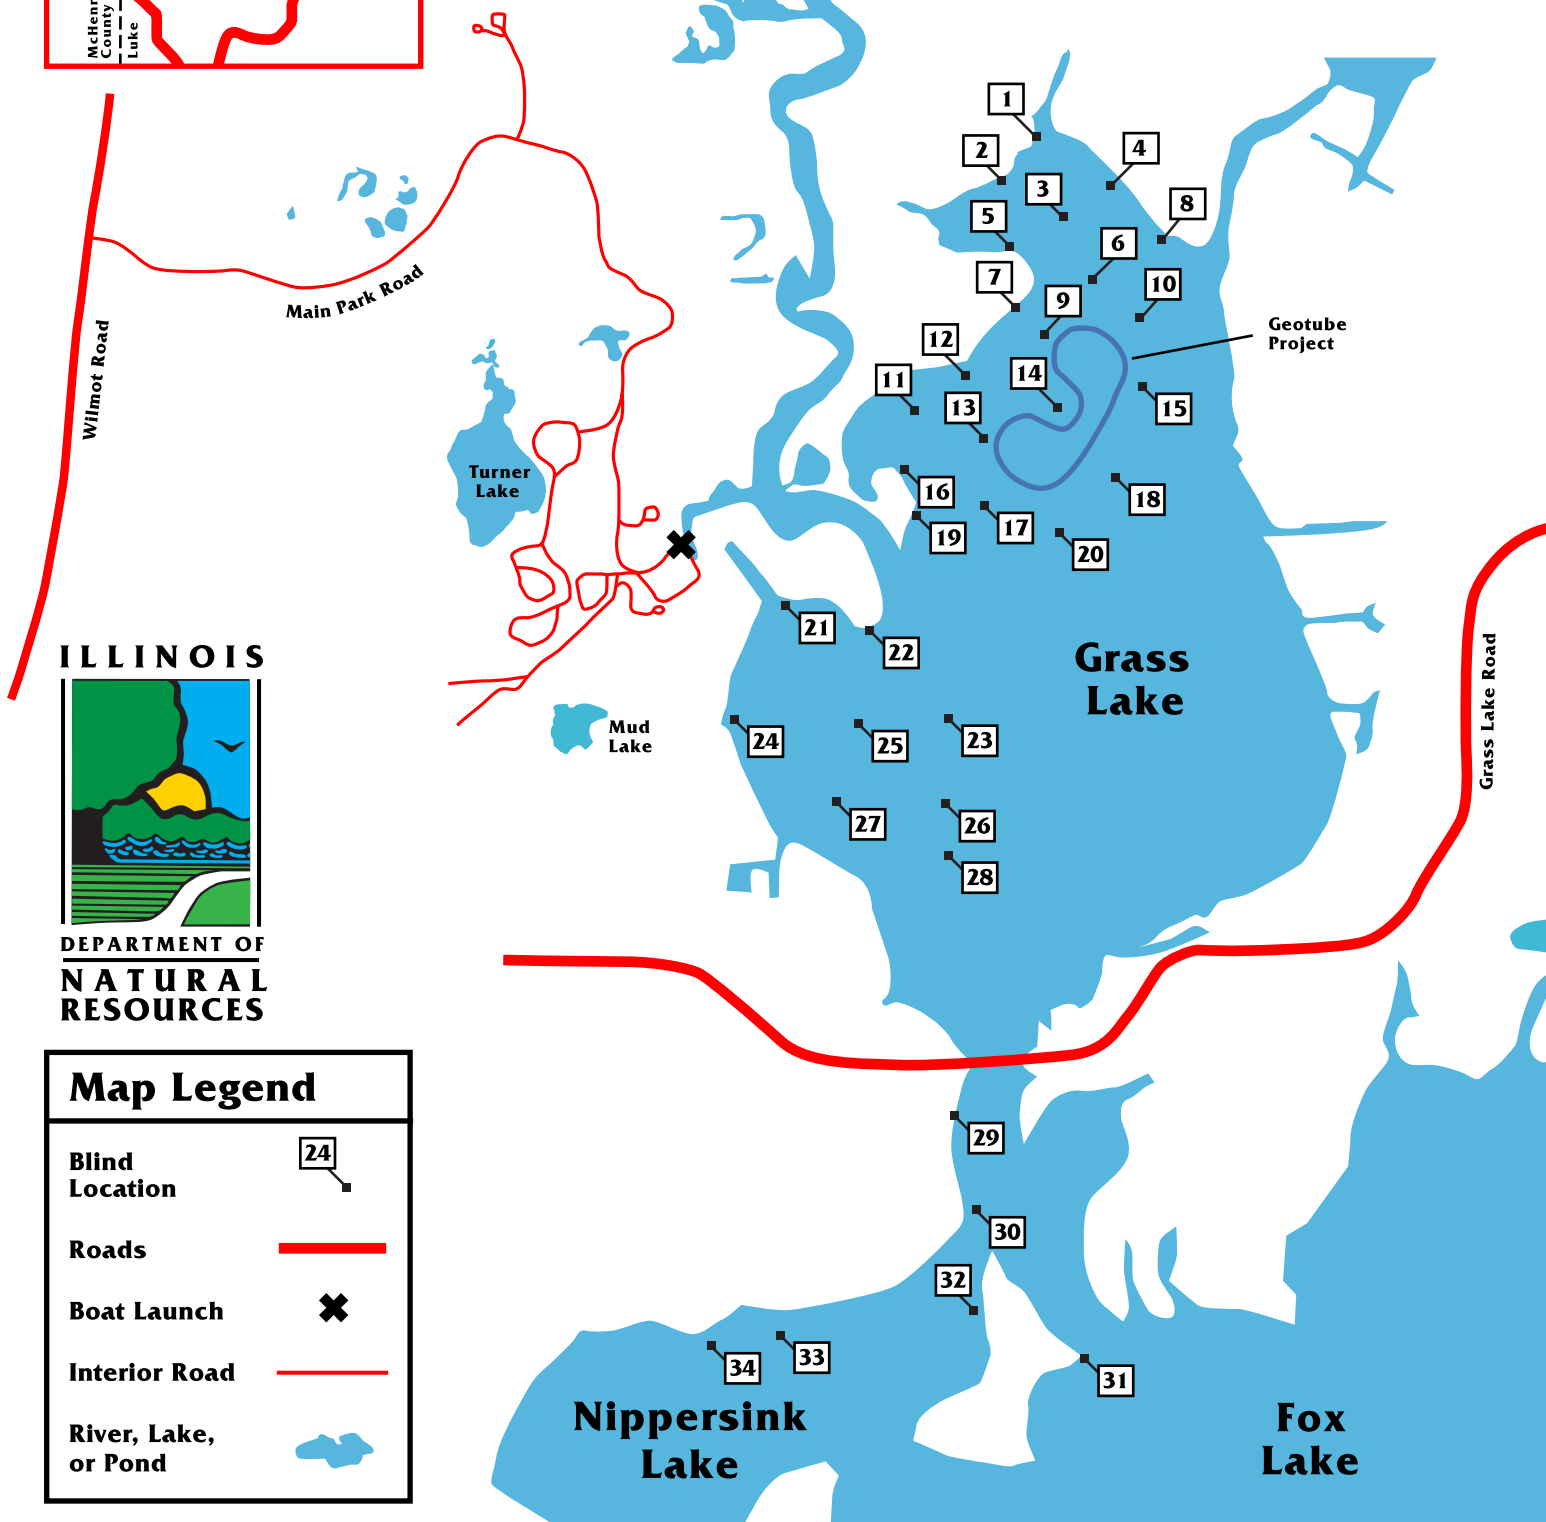

# Chain O'Lakes State Park Waterfowl Hunting

8916 Wilmot Road  
Spring Grove, IL 60081  
847-587-5512

Regional Map

ILLINOIS

DEPARTMENT OF  
NATURAL  
RESOURCES

## Map Legend

- Blind Location 
- Roads 
- Boat Launch 
- Interior Road 
- River, Lake, or Pond 