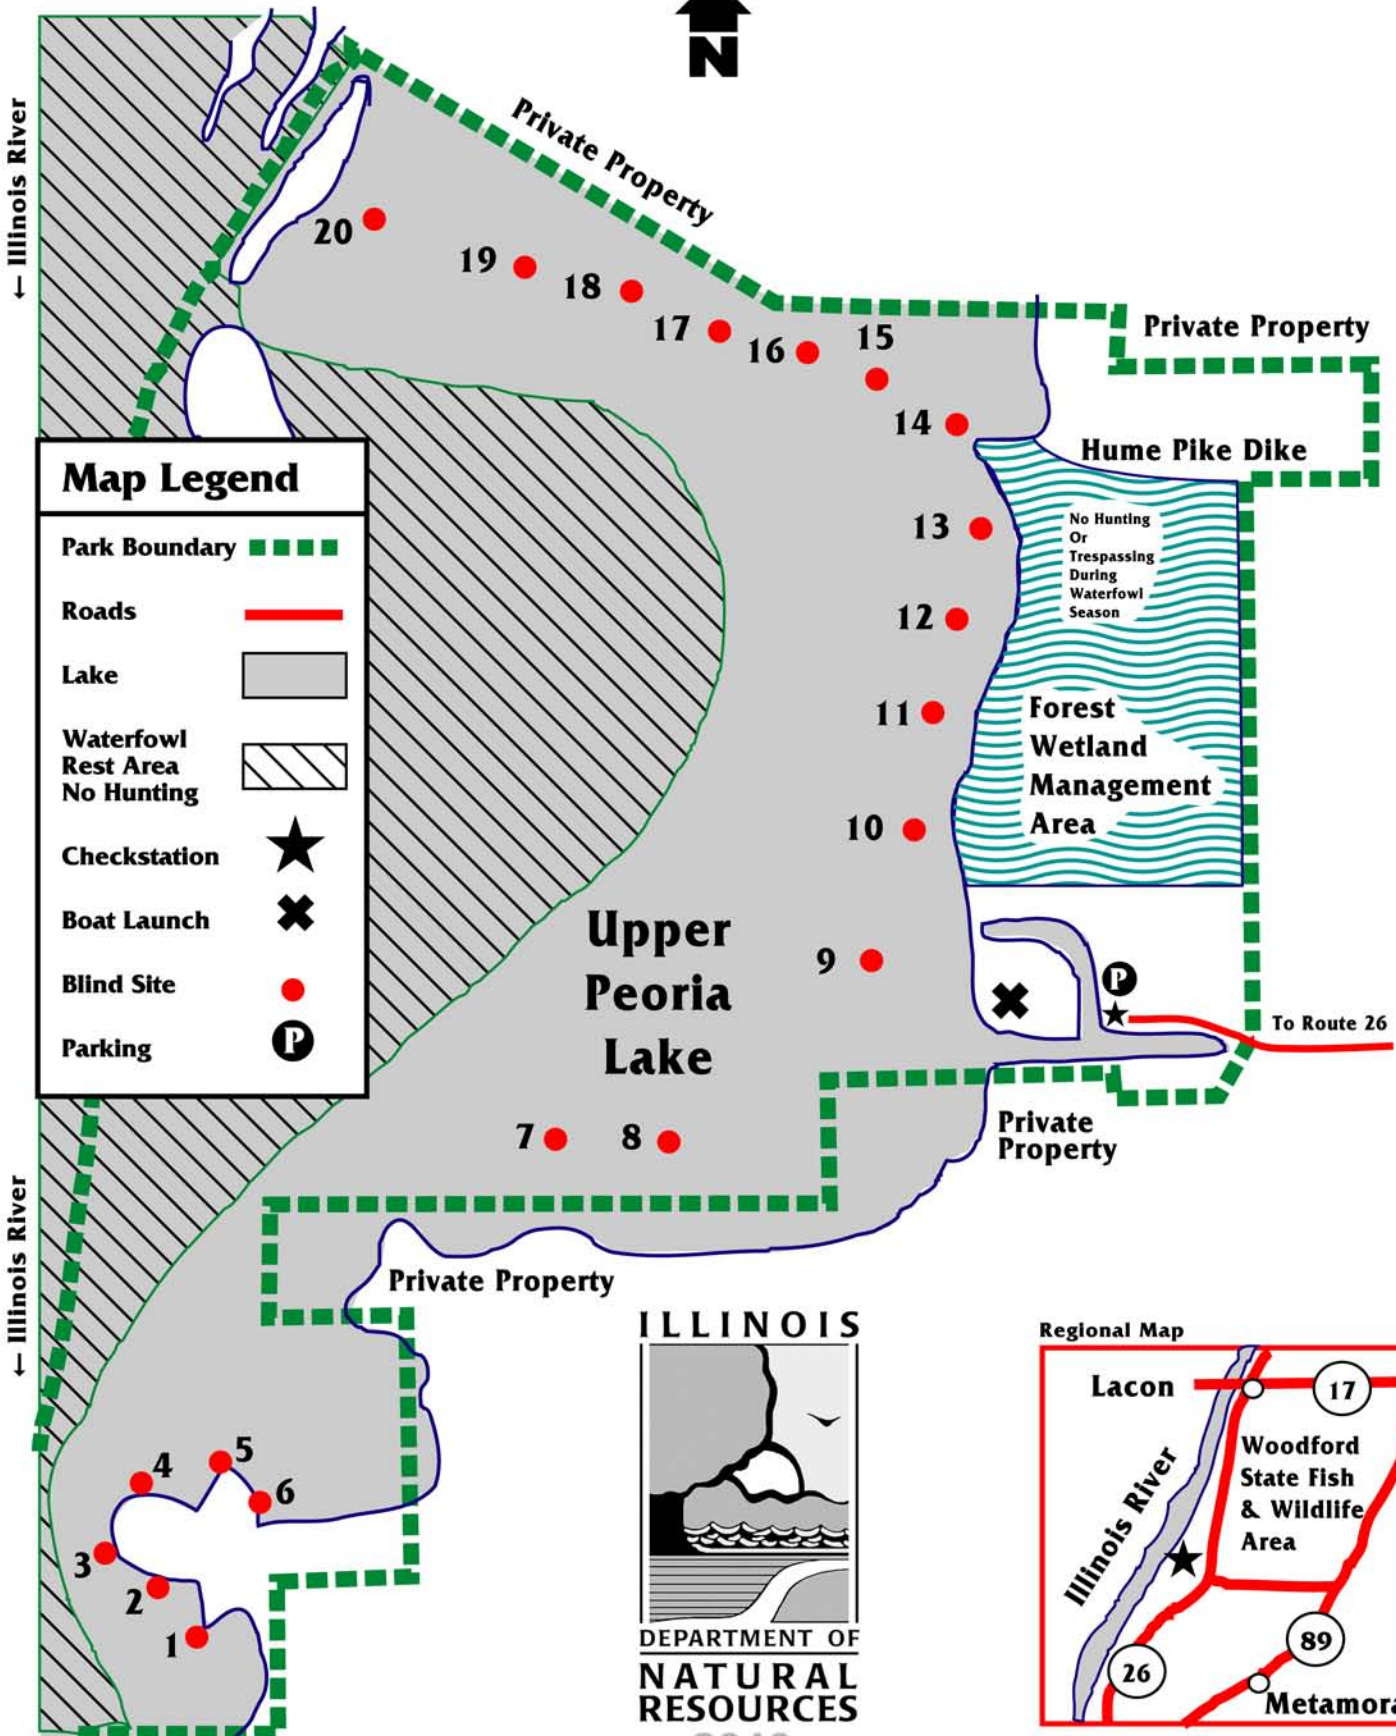

Woodford State Fish & Wildlife Area

Illinois Department of Natural Resources

Map Legend	
Park Boundary	
Roads	
Lake	
Waterfowl Rest Area No Hunting	
Checkstation	
Boat Launch	
Blind Site	
Parking	

2010
063010