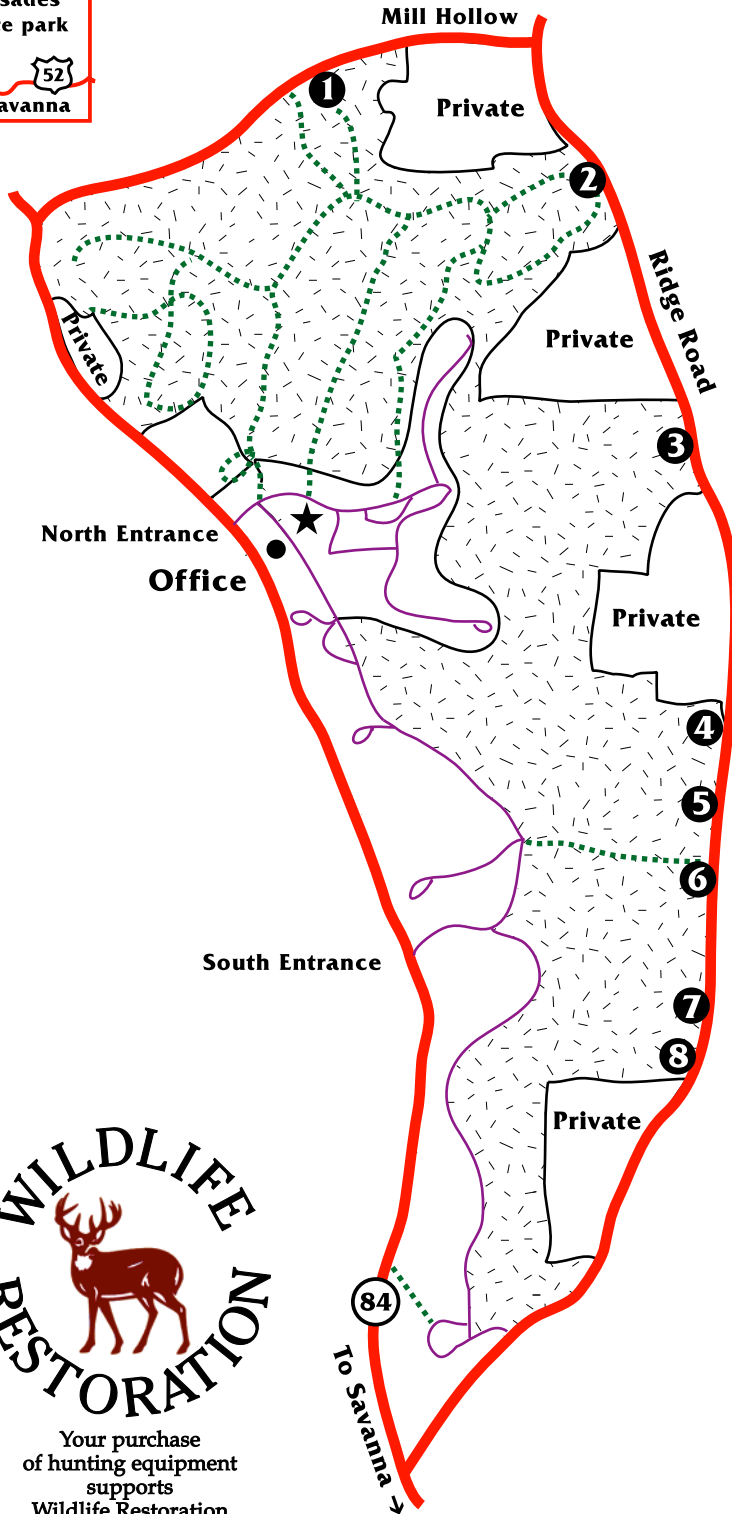

# Mississippi Palisades State Park

Regional Map

Map Legend	
Trails	
Park Roads	
Roads	
Hunting Area	
Check Station	
Hunter Parking	
Office	