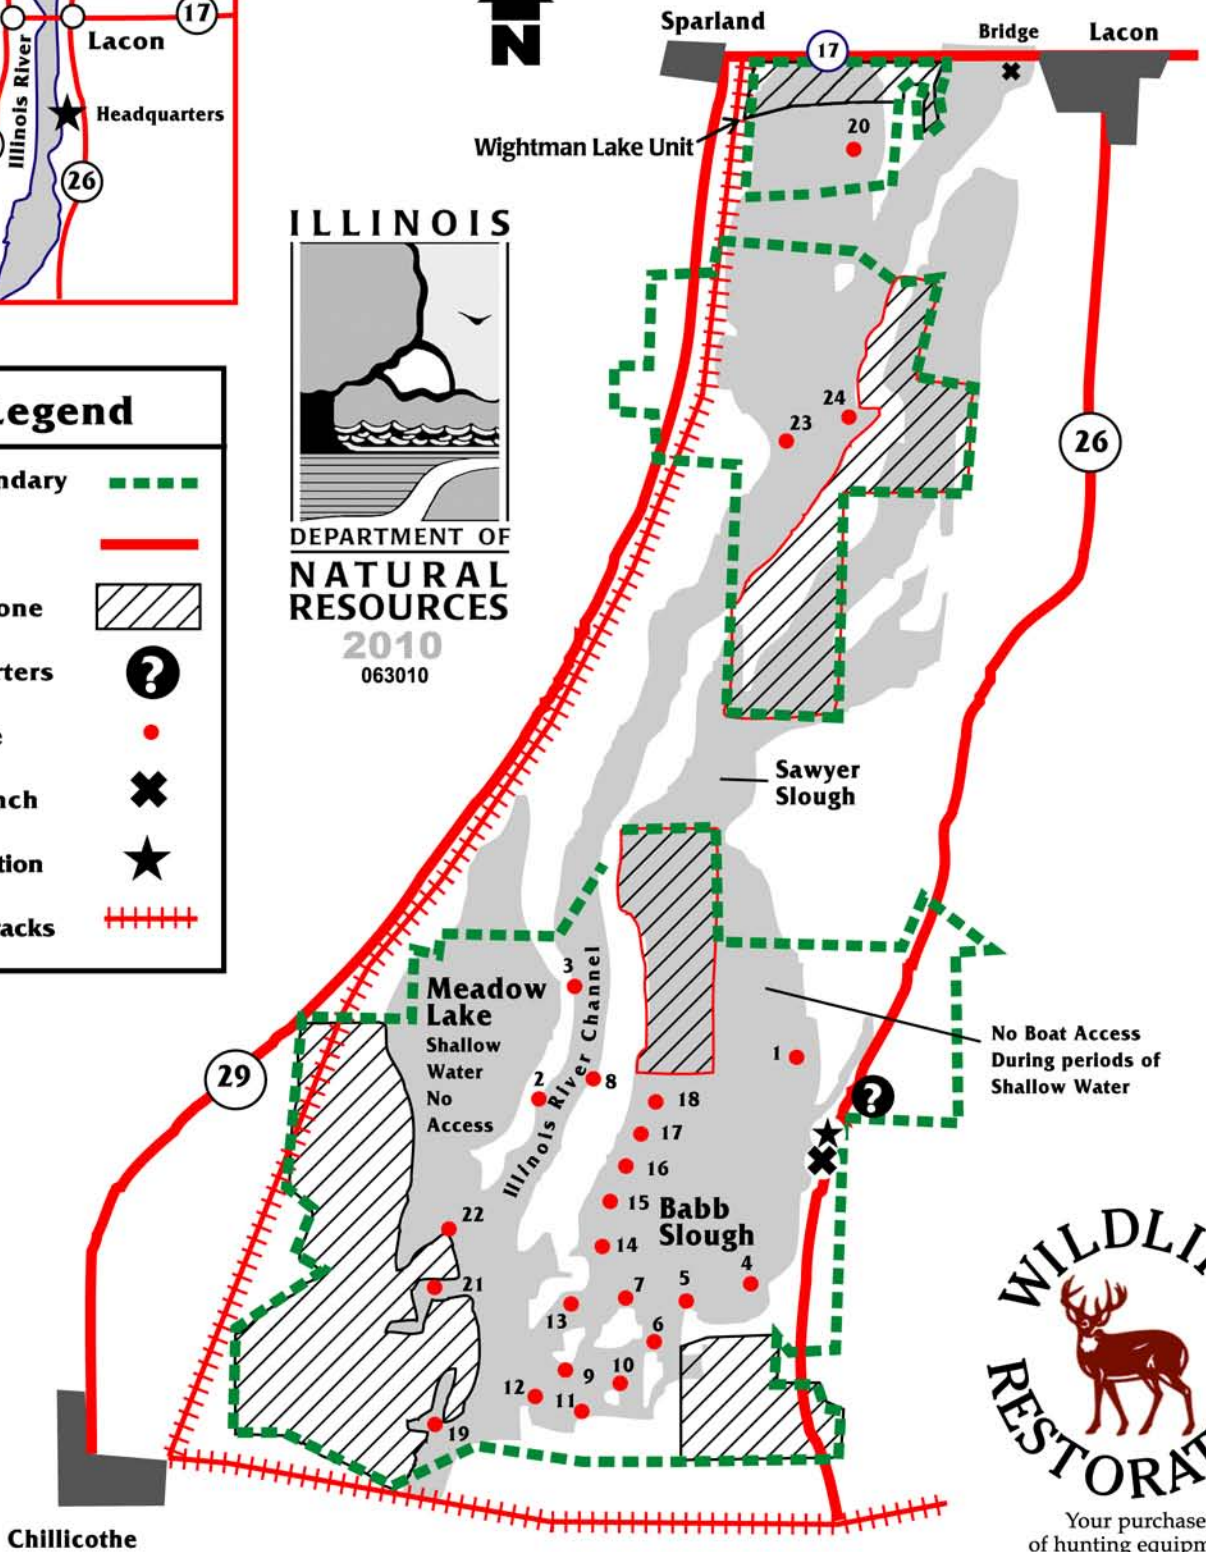

Marshall State Fish & Wildlife Area Waterfowl Hunting

Illinois Department of Natural Resources

Regional Map

Map Legend

- Park Boundary
- Roads
- Refuge Zone
- Headquarters
- Blind Site
- Boat Launch
- Check Station
- Railroad Tracks