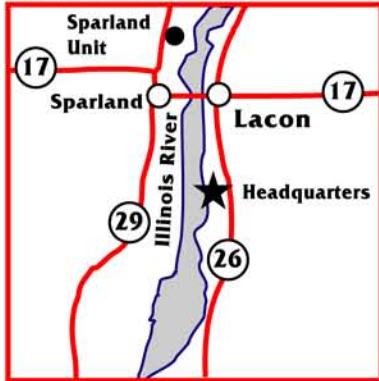

Marshall State Fish & Wildlife Area Waterfowl Hunting

Illinois Department of Natural Resources

Regional Map

Map Legend

- Park Boundary
- Roads
- Refuge Zone
- Headquarters
- Blind Site
- Boat Launch
- Check Station
- Railroad Tracks