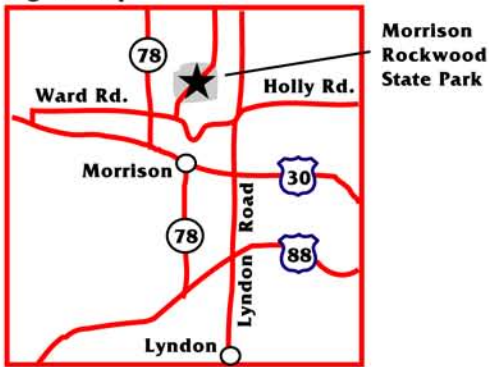

# Morrison Rockwood State Park

Illinois Department of Natural Resources

Regional Map

## Squirrel Season Only Map

Map Legend	
Park Boundary	
Zone Boundary	
Roads	
Restricted Area No Hunting	
Headquarters	
Hunter Parking	
Dove Field Check Station	