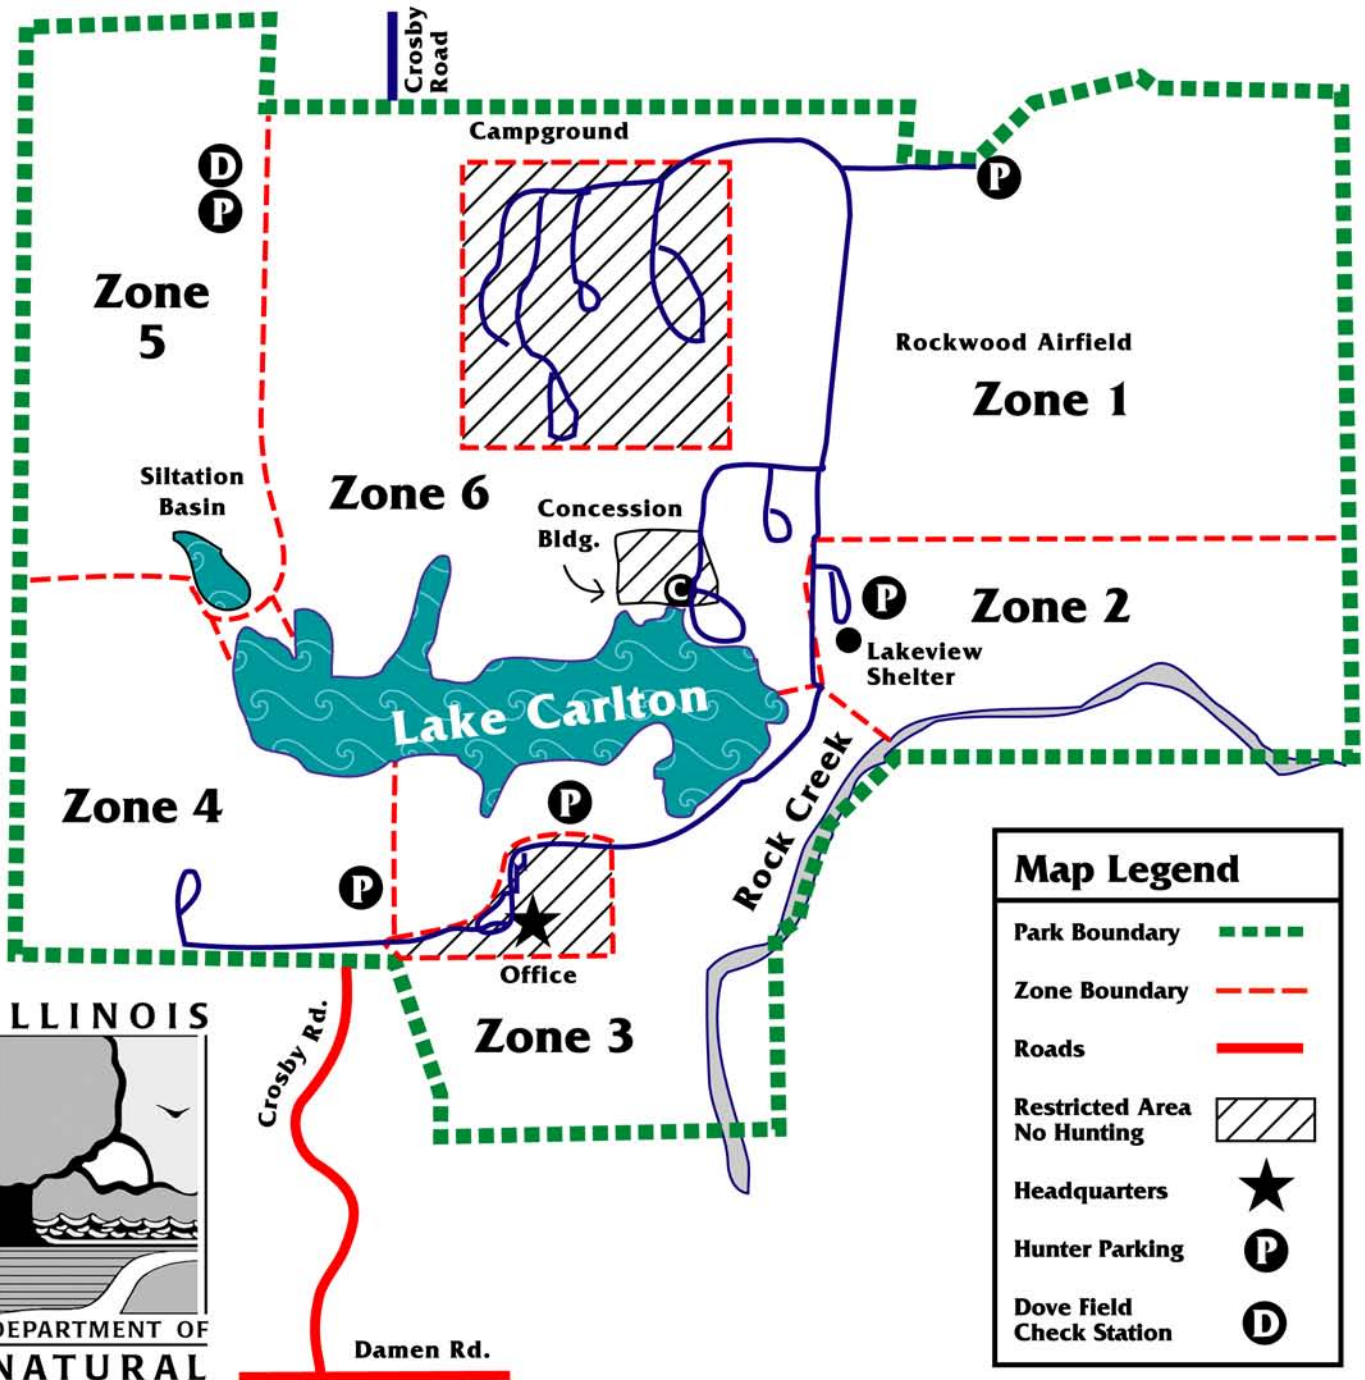

# Morrison Rockwood State Park

Illinois Department of Natural Resources

Regional Map

## Squirrel Season Only Map

Map Legend	
Park Boundary	
Zone Boundary	
Roads	
Restricted Area No Hunting	
Headquarters	
Hunter Parking	
Dove Field Check Station	