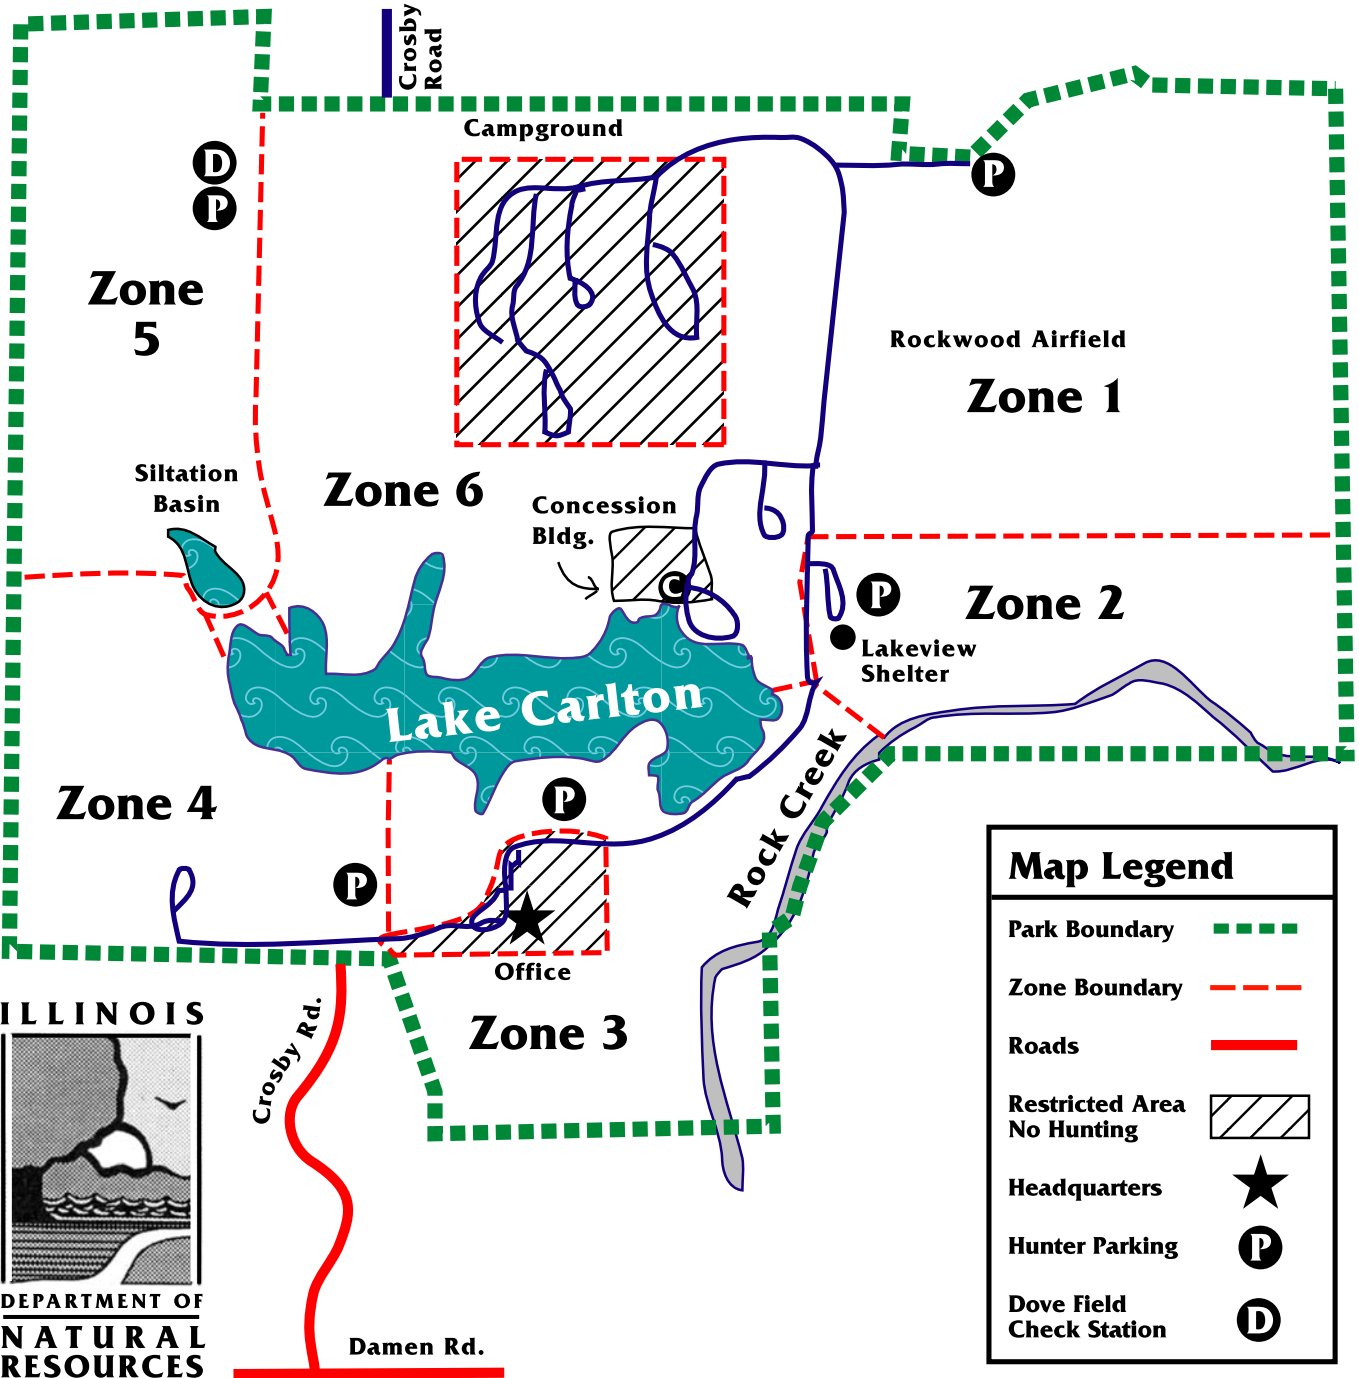

Morrison Rockwood State Park

Archery Deer Season Only Map

Regional Map

Morrison Rockwood State Park

Map Legend	
Park Boundary	
Zone Boundary	
Roads	
Restricted Area No Hunting	
Headquarters	
Hunter Parking	
Dove Field Check Station	