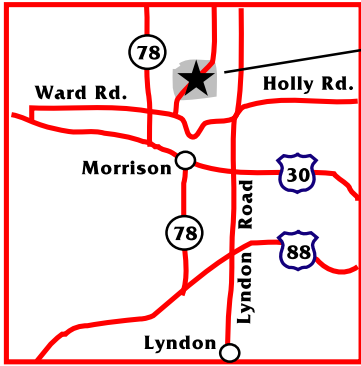

Morrison Rockwood State Park

Archery Deer Season Only Map

Regional Map

Morrison Rockwood State Park

Map Legend	
Park Boundary	
Zone Boundary	
Roads	
Restricted Area No Hunting	
Headquarters	
Hunter Parking	
Dove Field Check Station	