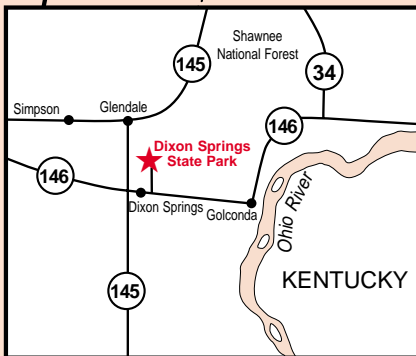

Dixon Springs State Park

Harrisburg 35 mi. →

← To Vienna 12 mi.

IL Rt. 145

Ghost Dance Trail

Site Superintendent's Residence

Bath Rooms

Spring

#7 Spring

Youth & Group
Camping Area
& Cabins

Churches

Cedar Grove
Camping Area

Pine Tree Trail

Bluff Trail

Oak Tree Trail

Golconda 10 mi. →

IL Rt. 146

Legend

	Superintendent's Office		Picnic Area		Water
	Camping Area		Picnic Shelter		Trails
	Concession		Pool		
	Parking		Sanitary Dump Station		