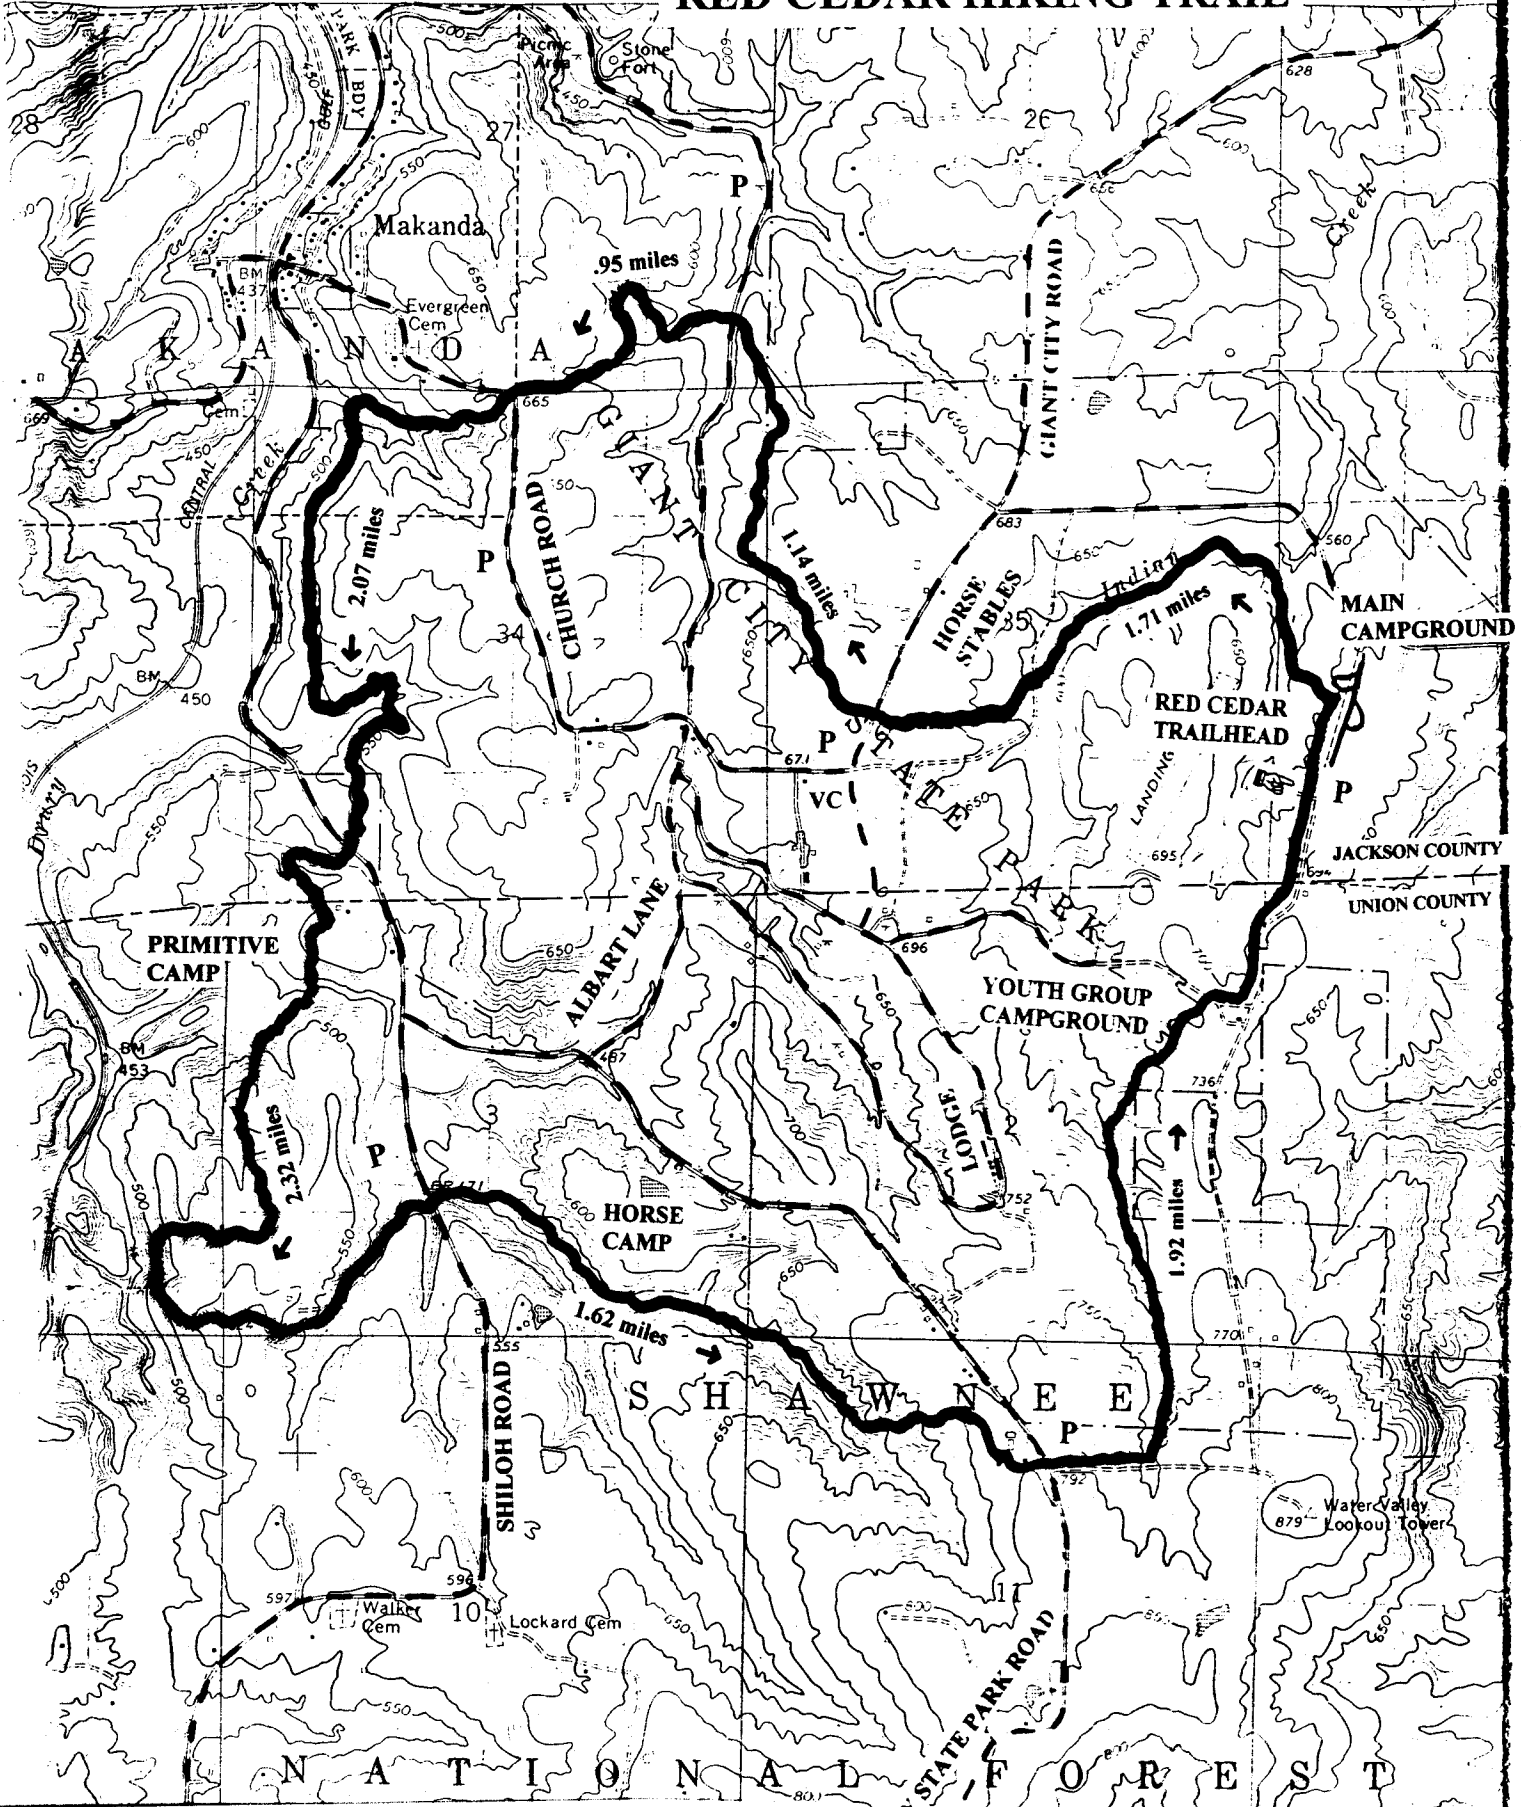

RED CEDAR HIKING TRAIL

Mileage shown is from one road crossing to next road crossing.

VC = PARK VISITORS CENTER
 open 8AM - 4PM all week
 (618)457-4836

P = PARKING

FOR EMERGENCIES - CALL 911