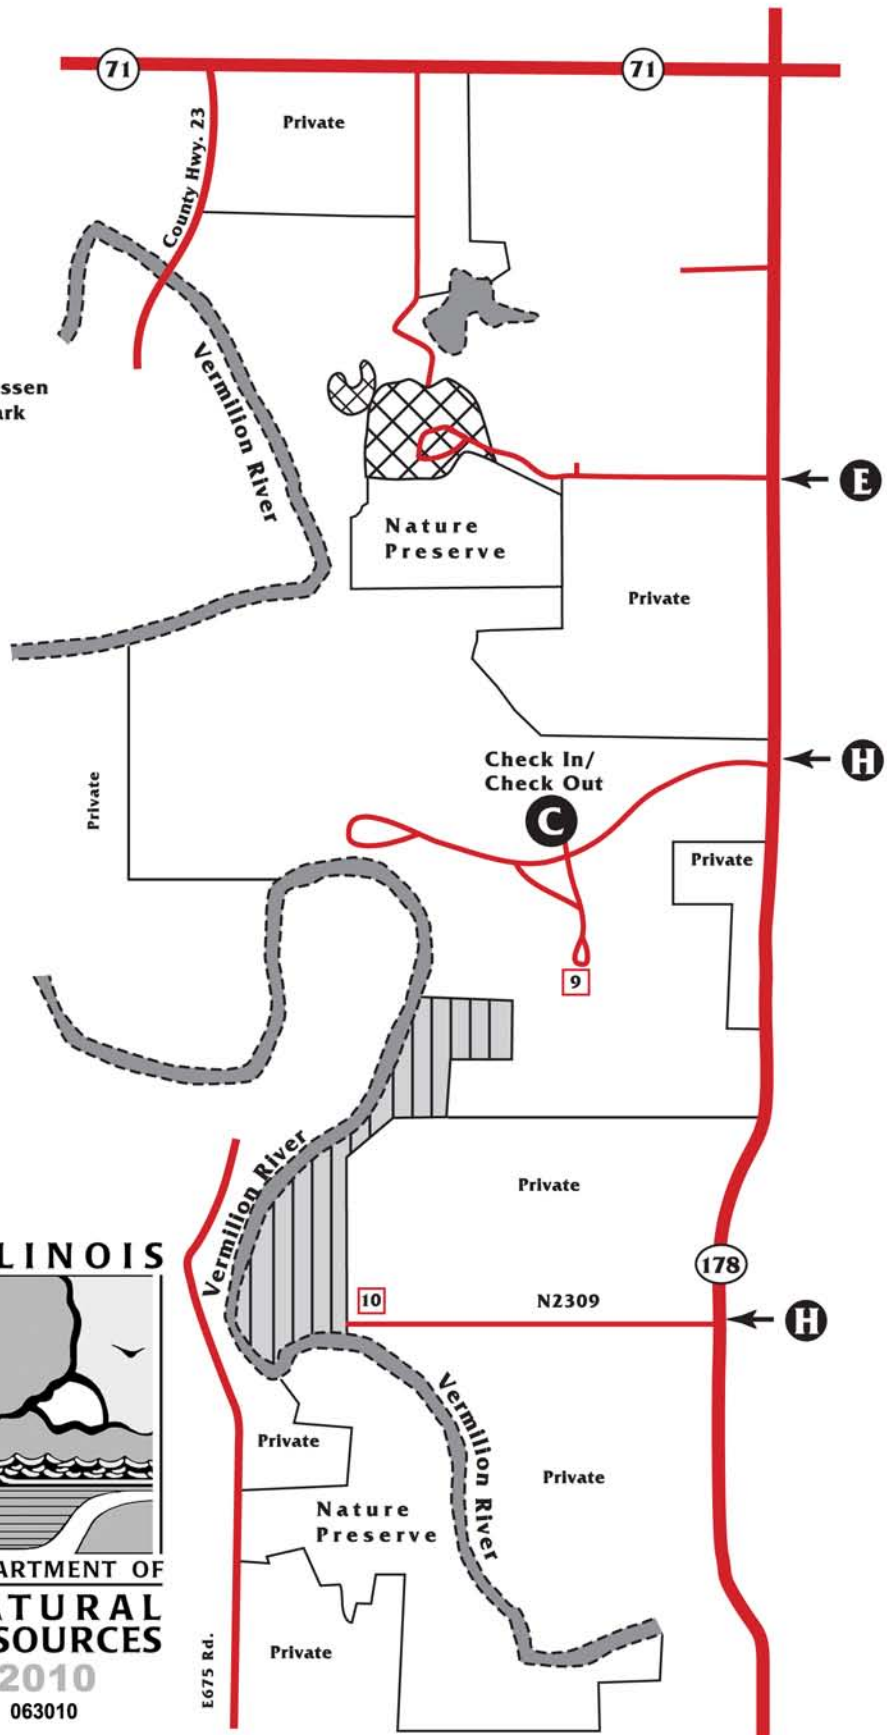

Matthiessen State Park

Squirrel, Furbearer & Turkey Hunting

Illinois Department of Natural Resources

Regional Map

Map Legend

- Hunting Entrance **H**
- Park Entrance **E**
- Parking Lot
Hunter Check In **C**
- Parking Lots **9**
- Roads
- Site Boundary
- Creeks, Rivers, Water
- Hunting Area
- Private Property
No Trespassing **Private**
- Restricted Area
No Hunting
No Firearms