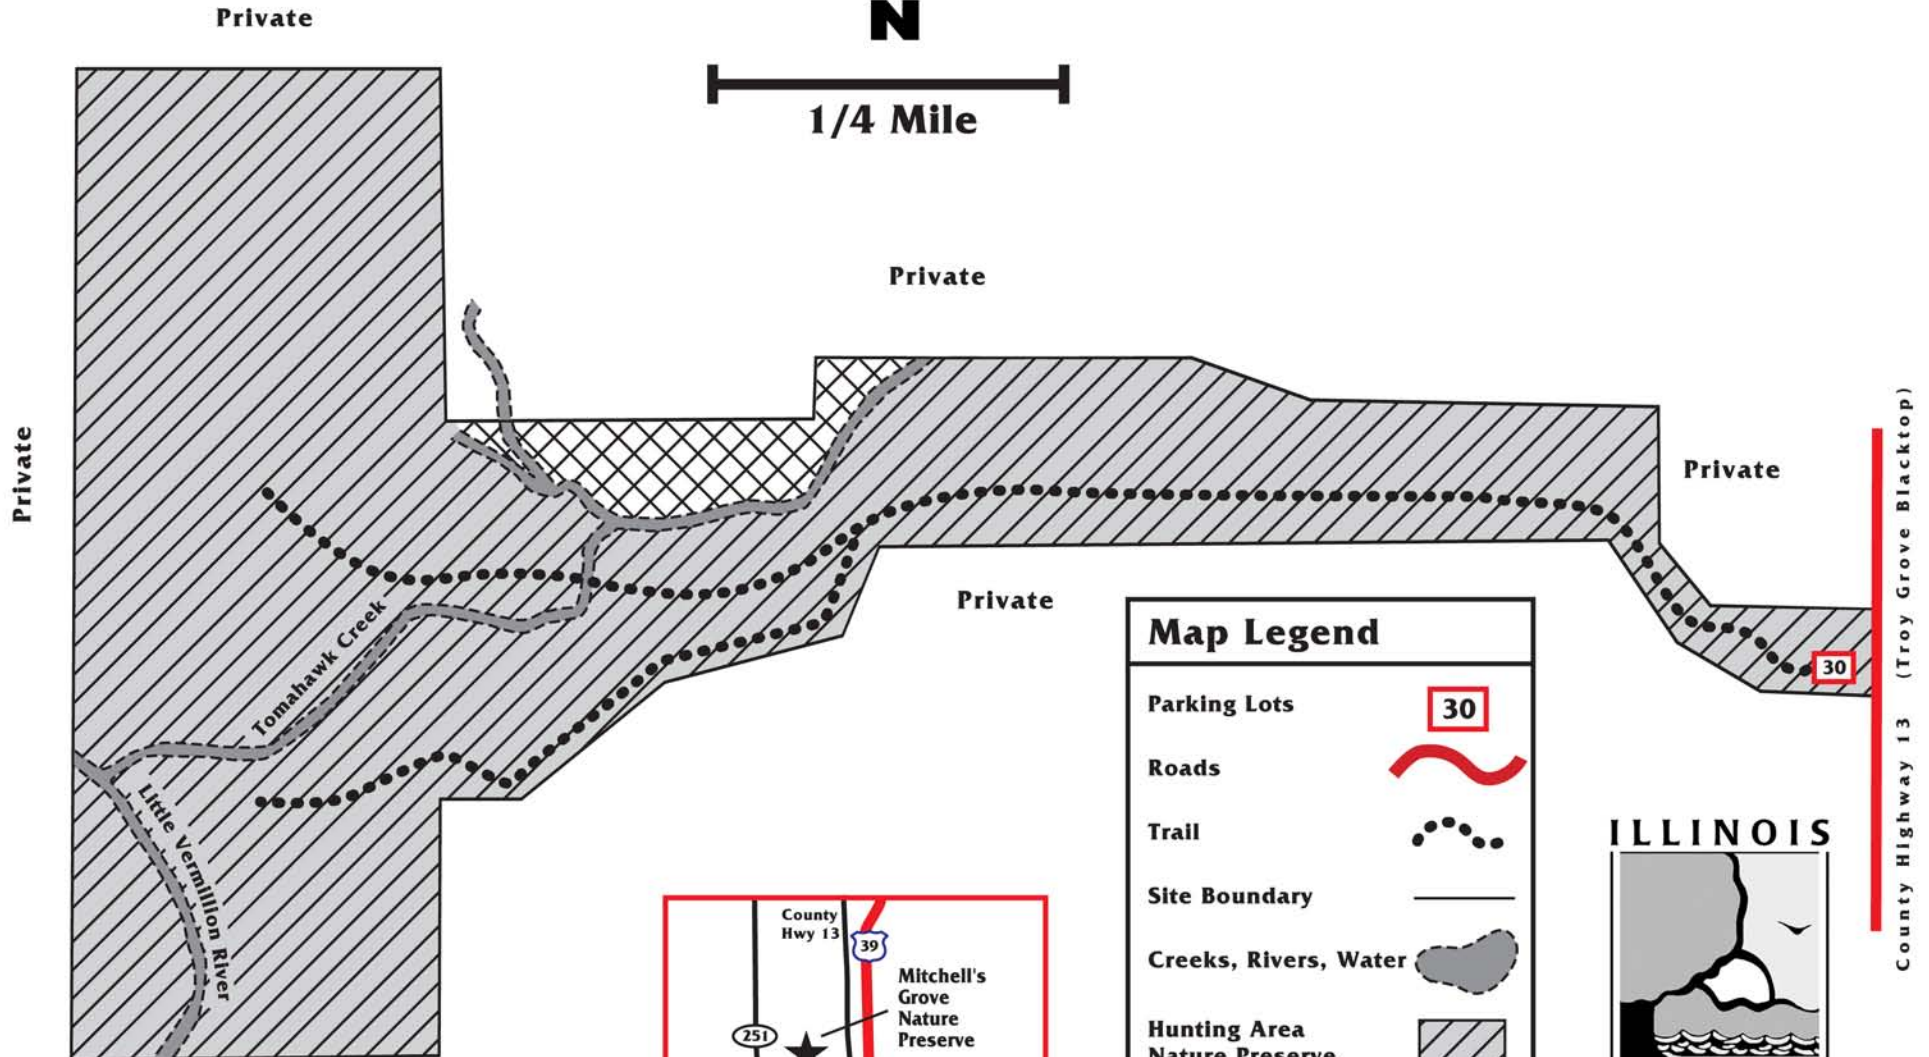

Mitchell's Grove State Natural Area

Illinois Department of Natural Resources

1/4 Mile

Map Legend

Parking Lots	
Roads	
Trail	
Site Boundary	
Creeks, Rivers, Water	
Hunting Area Nature Preserve	
Private Property No Trespassing	
Restricted Area No Hunting, No Firearms	