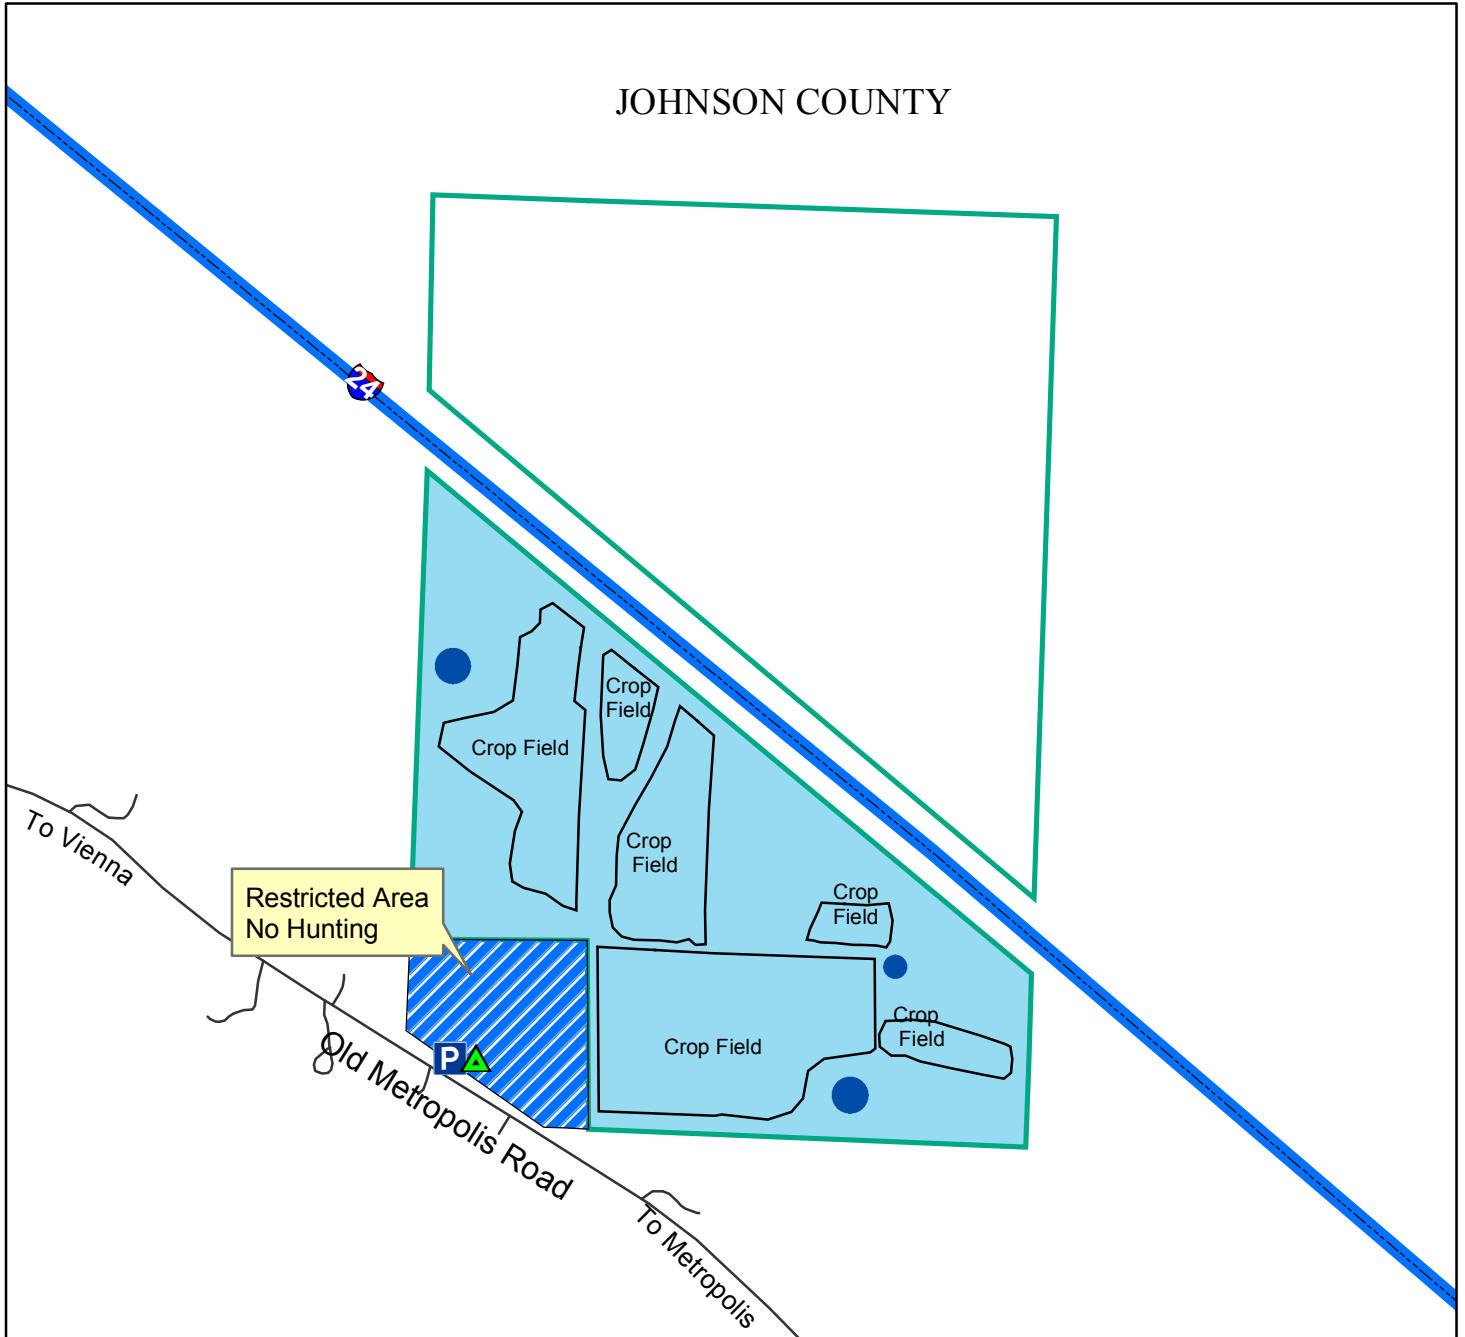

# SKINNER FARM STATE HABITAT AREA

**Legend**

- Parking
- Check Station
- Waterhole
- Roads
- Trails
- I.D.N.R. Boundary
- Hunting Area Boundary
- Restricted Area / No Hunting

Map Date: October 23, 2006  
 Map Source: I.D.N.R.  
 Map Projection: UTM NAD83 Zone 16