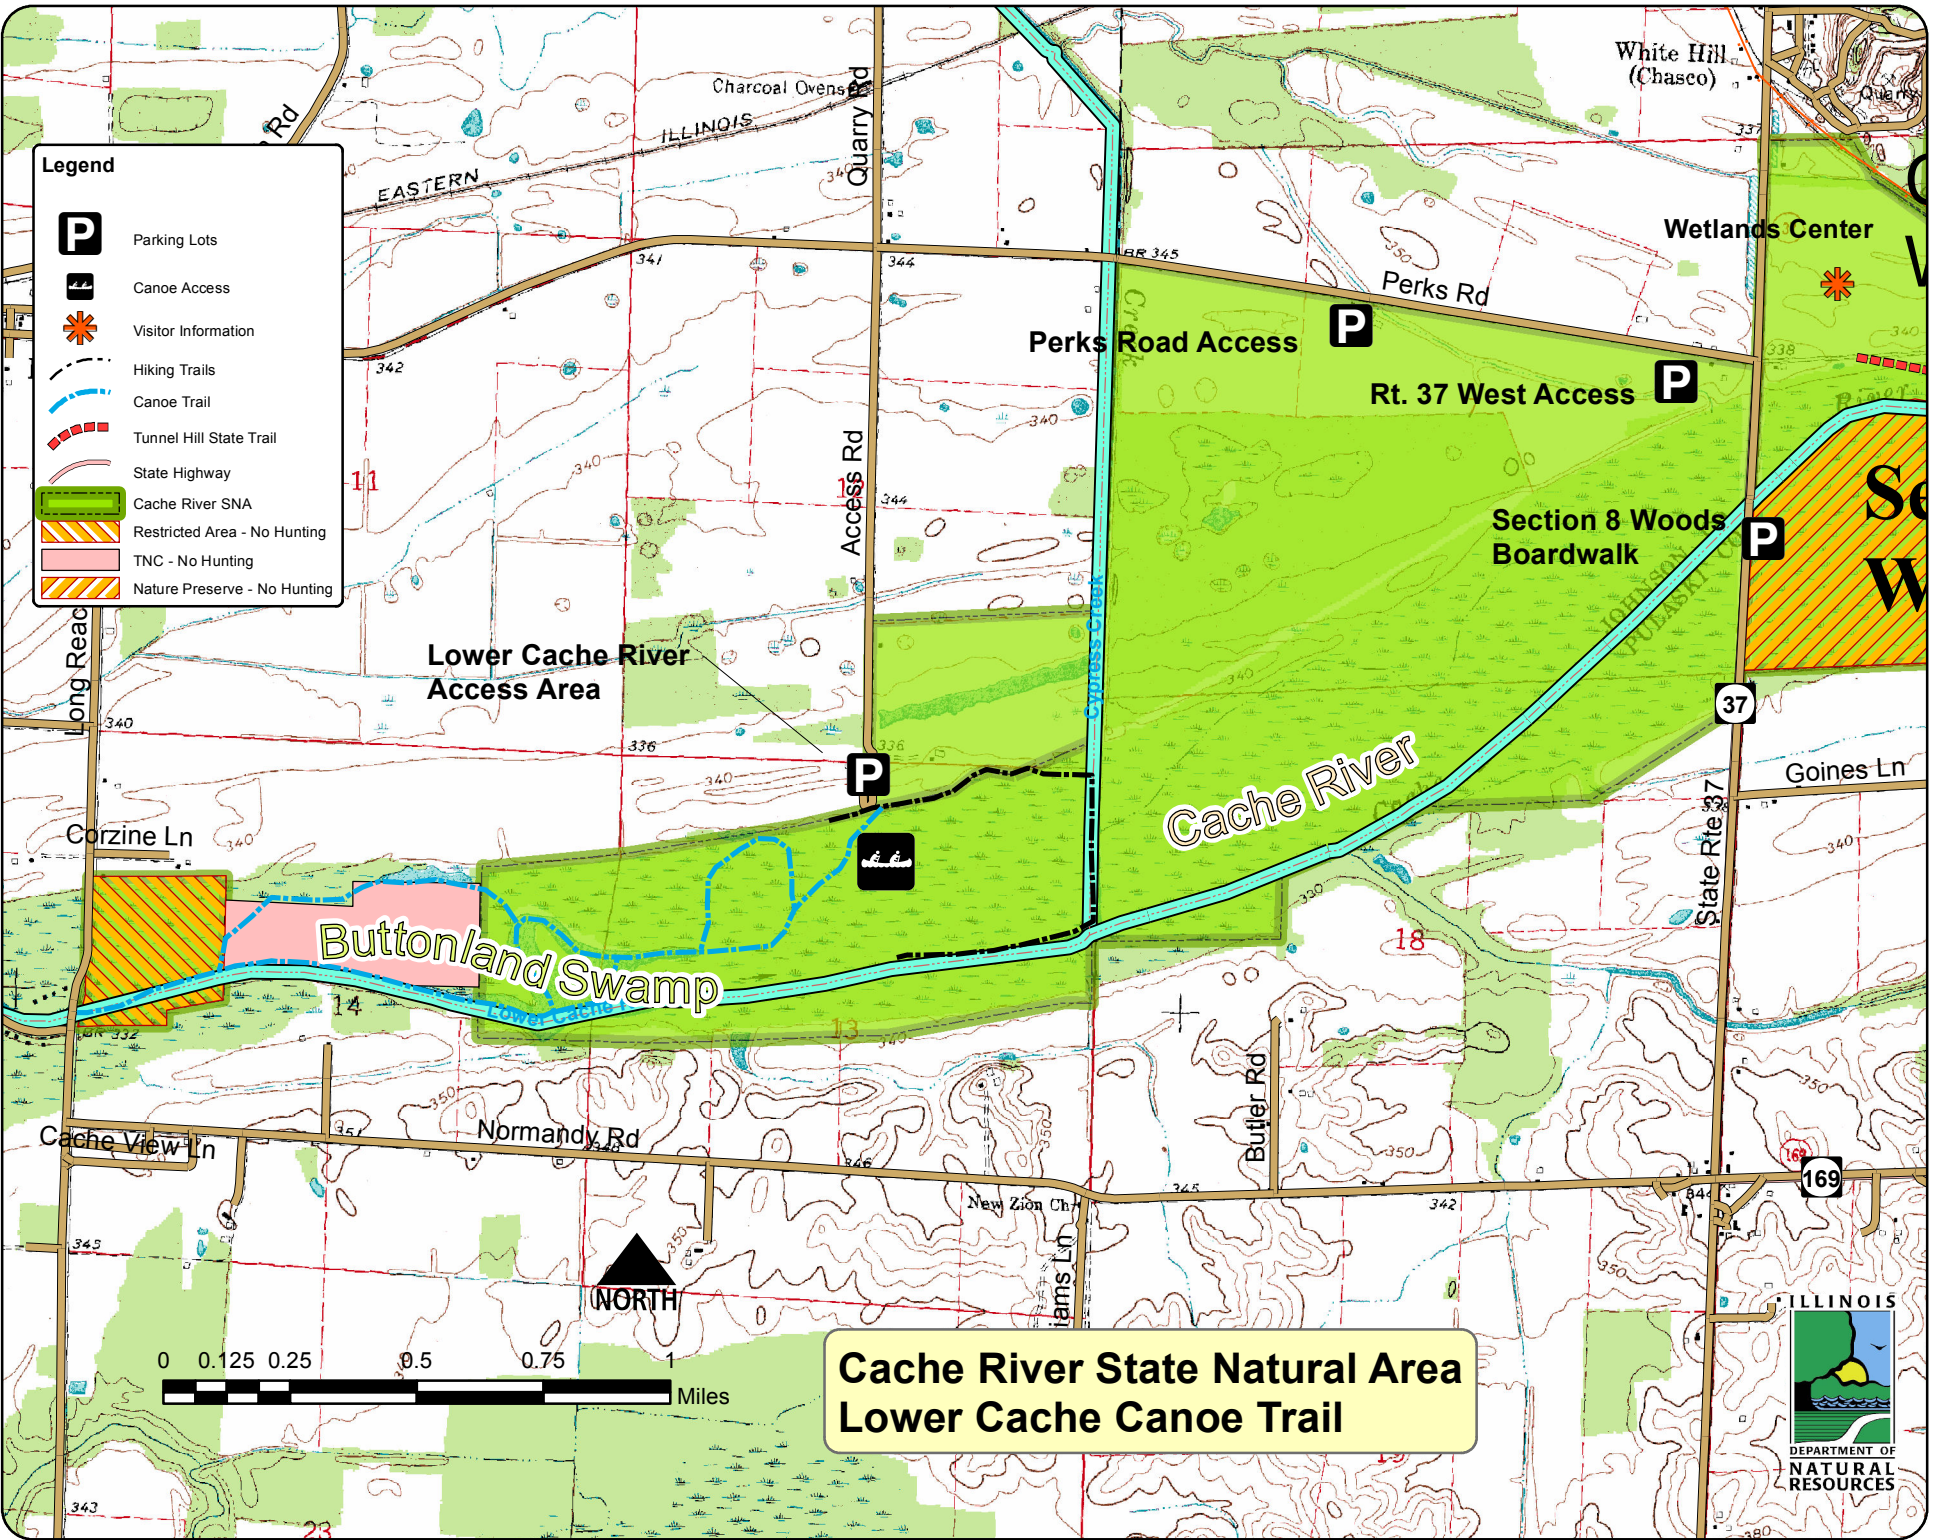

Legend

-  Parking Lots
-  Canoe Access
-  Visitor Information
-  Hiking Trails
-  Canoe Trail
-  Tunnel Hill State Trail
-  State Highway
-  Cache River SNA
-  Restricted Area - No Hunting
-  TNC - No Hunting
-  Nature Preserve - No Hunting

**Cache River State Natural Area
Lower Cache Canoe Trail**

DEPARTMENT OF
NATURAL
RESOURCES