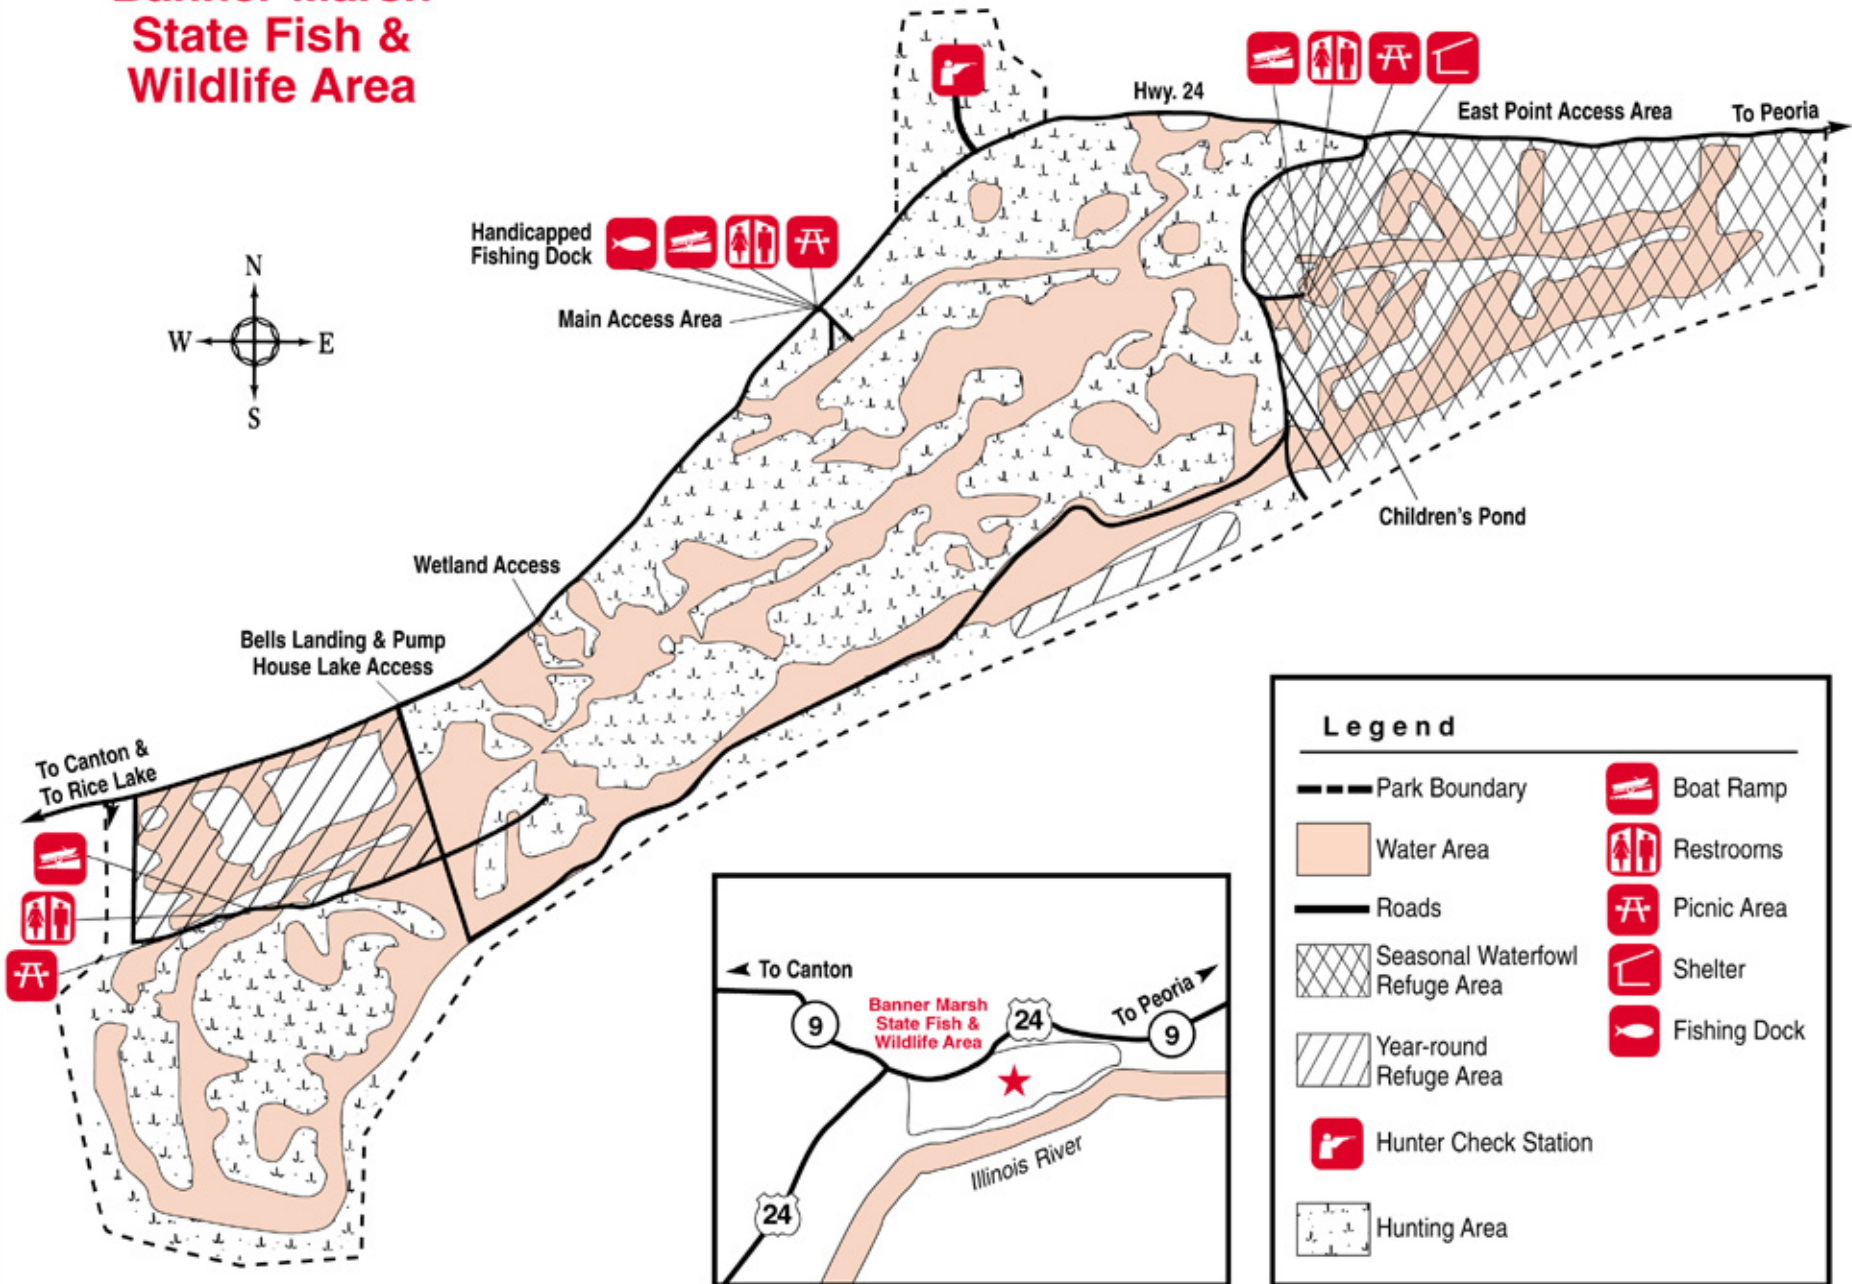

Banner Marsh State Fish & Wildlife Area

Handicapped Fishing Dock

Main Access Area

Wetland Access

Bells Landing & Pump House Lake Access

To Canton & To Rice Lake

Hwy. 24

East Point Access Area

To Peoria

Children's Pond

Legend

- Park Boundary
- Water Area
- Roads
- Seasonal Waterfowl Refuge Area
- Year-round Refuge Area
- Hunting Area
- Boat Ramp
- Restrooms
- Picnic Area
- Shelter
- Fishing Dock
- Hunter Check Station