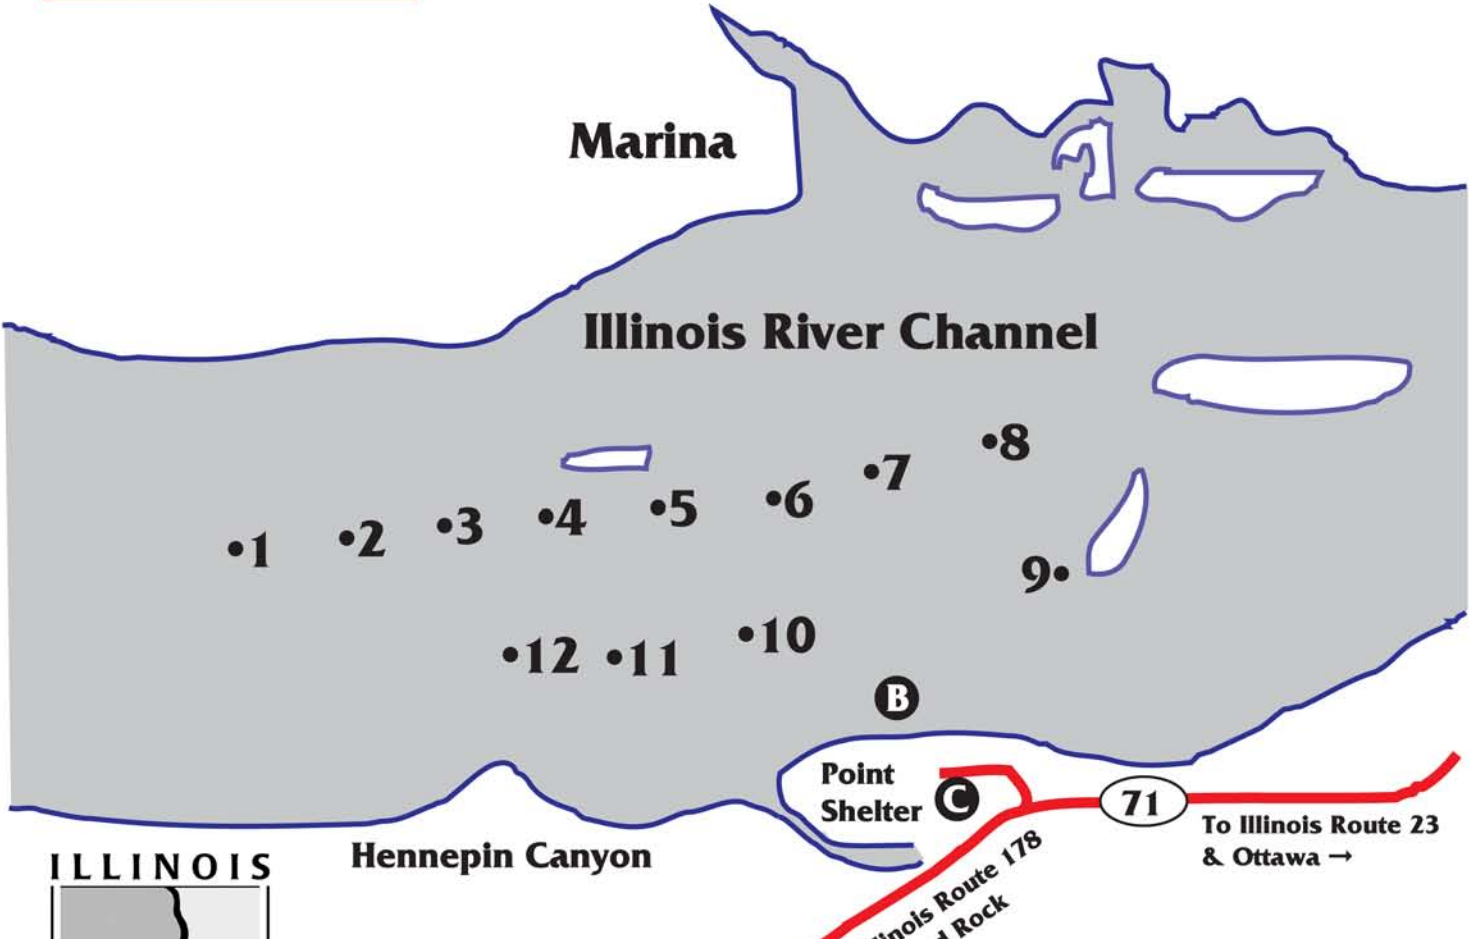

Regional Map

Starved Rock Pool

Illinois Department of Natural Resources

ILLINOIS

DEPARTMENT OF
NATURAL
RESOURCES

2010
063010

Map Legend	
Blind Site	• 1
Boat Launch	ⓑ
Parking Lot Hunter Check In	Ⓒ
Roads	—
River Hunting Area	■